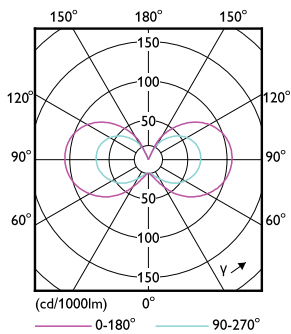

## Dimensional drawing

Product	D	C
CorePro LEDcapsuleLV 1.8-20W GY6.35 830	13 mm	35 mm

## Photometric data

Spectral Power Distribution Colour - CorePro LEDcapsuleLV 1.8-20W GY6.35 830

Light Distribution Diagram - CorePro LEDcapsuleLV 1.8-20W GY6.35 830