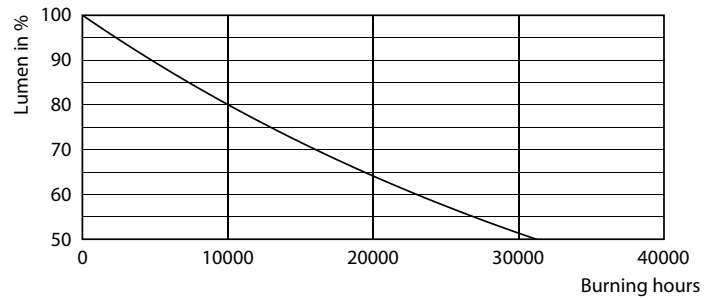

CorePro LEDcapsule LV

Lifetime

Life Expectancy Diagram - CorePro LEDcapsuleLV 1.8-20W GY6.35 830

Lumen Maintenance Diagram - CorePro LEDcapsuleLV 1.8-20W GY6.35 830