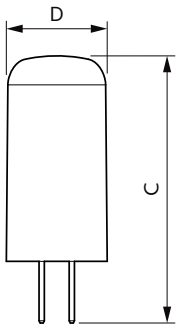

## Dimensional drawing

Product	D	C
CorePro LEDcapsuleLV 1.8-20W GY6.35 830	13 mm	35 mm