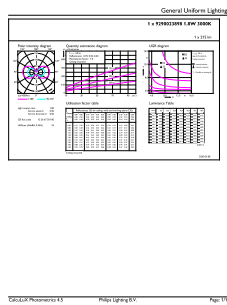

## Product Data

Full product code	871869976783900
Order product name	CorePro LEDcapsuleLV 1.8-20W GY6.35 830

Order code	929002389802
Numerator - Quantity Per Pack	1
Numerator - Packs per outer box	12
Material number (12NC)	929002389802
Full product name	CorePro LEDcapsuleLV 1.8-20W GY6.35 830
EAN/UPC - Case	8718699767846

## Dimensional drawing

Product	D	C
CorePro LEDcapsuleLV 1.8-20W GY6.35 830	13 mm	35 mm

## Photometric data

Spectral Power Distribution Colour - CorePro LEDcapsuleLV 1.8-20W GY6.35 830

Light Distribution Diagram - CorePro LEDcapsuleLV 1.8-20W GY6.35 830