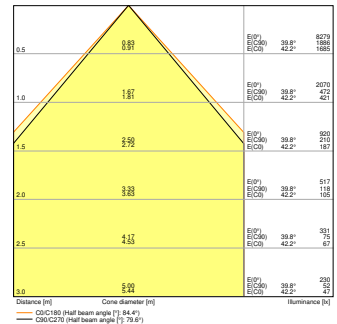

### Photometrical data

Luminous flux	4200 lm <sup>1)</sup>
Luminous efficacy	118 lm/W <sup>1)</sup>
Color temperature	3000 K / 4000 K
Light color (designation)	Warm White / Cool White
Color rendering index Ra	≥90
Standard deviation of color matching	3 sdc <sub>m</sub>
Luminous intensity	- cd
Low flicker	Yes
Flickering metric (Pst LM)	<1
Stroboscope effect metric (SVM)	< 0.4
Photobiological safety group acc. to EN62778	RG0
Photobiological safety group acc. to EN62471	RG0
Beam angle	90 °
UGR	< 19

<sup>1)</sup> For possible options refer to lumen/power table image

PL CMFT 600 36W 930 DALI EM mode

PL CMFT 600 36W 930 DALI mode

PL CMFT 600 36W 940 DALI EM mode

PL CMFT 600 36W 940 DALI mode

PL CMFT 600 36W 930 DALI EM mode