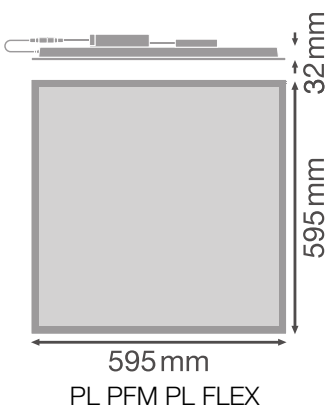

### Photometrical data

Luminous flux	4200 lm <sup>1)</sup>
Luminous efficacy	118 lm/W <sup>1)</sup>
Color temperature	3000 K / 4000 K
Light color (designation)	Warm White / Cool White
Color rendering index Ra	≥90
Standard deviation of color matching	3 sdc <sub>m</sub>
Luminous intensity	- cd
Low flicker	Yes
Flickering metric (Pst LM)	<1
Stroboscope effect metric (SVM)	< 0.4
Photobiological safety group acc. to EN62778	RG0
Photobiological safety group acc. to EN62471	RG0
Beam angle	90 °
UGR	< 19

### Dimensions & Weight

Length	595.00 mm
Width	595.00 mm
Height	32.00 mm
Product weight	2050.00 g