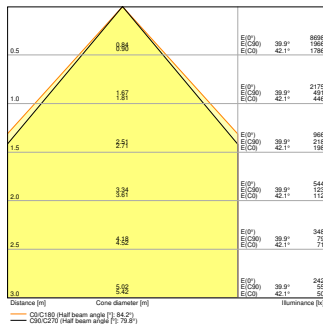

PL CMFT 600 36W 940 DALI mode