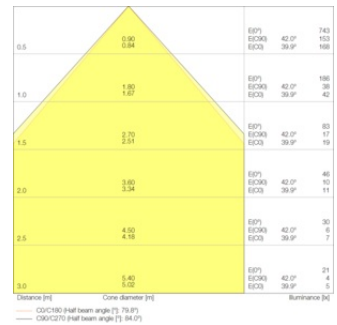

PL CMFT 600 36W 940 DALI EM mode