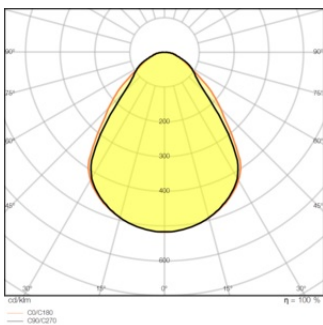

PL CMFT 600 36W 930 DALI mode