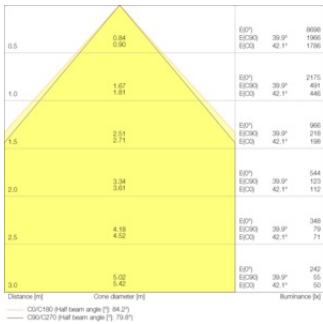

### Photometrical data

Luminous flux	4200 lm <sup>1)</sup>
Luminous efficacy	118 lm/W <sup>1)</sup>
Color temperature	3000 K / 4000 K
Light color (designation)	Warm White / Cool White
Color rendering index Ra	≥90
Standard deviation of color matching	3 sdc <sub>m</sub>
Luminous intensity	- cd
Low flicker	Yes
Flickering metric (Pst LM)	<1
Stroboscope effect metric (SVM)	< 0.4
Photobiological safety group acc. to EN62778	RG0
Photobiological safety group acc. to EN62471	RG0
Beam angle	90 °
UGR	< 19

<sup>1)</sup> For possible options refer to lumen/power table image

PL CMFT 600 36W 930 DALI EM mode

PL CMFT 600 36W 930 DALI mode

PL CMFT 600 36W 940 DALI EM mode

PL CMFT 600 36W 940 DALI mode

PL CMFT 600 36W 930 DALI EM mode