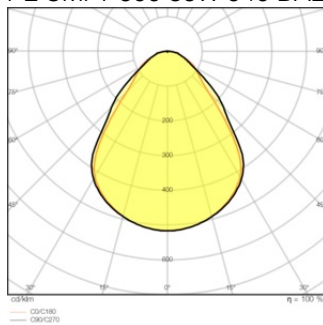

PL CMFT 600 36W 940 DALI EM mode