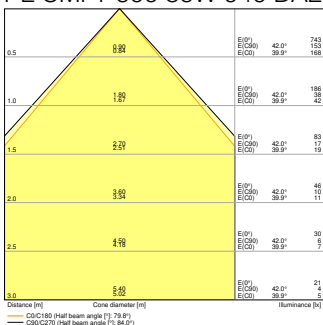

PL CMFT 600 36W 940 DALI EM mode