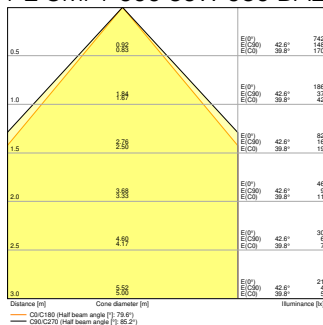

### Photometrical data

Luminous flux	4200 lm <sup>1)</sup>
Luminous efficacy	118 lm/W <sup>1)</sup>
Color temperature	3000 K / 4000 K
Light color (designation)	Warm White / Cool White
Color rendering index Ra	≥90
Standard deviation of color matching	3 sdc <sub>m</sub>
Luminous intensity	- cd
Low flicker	Yes
Flickering metric (Pst LM)	<1
Stroboscope effect metric (SVM)	< 0.4
Photobiological safety group acc. to EN62778	RG0
Photobiological safety group acc. to EN62471	RG0
Beam angle	90 °
UGR	< 19

<sup>1)</sup> For possible options refer to lumen/power table image

PL CMFT 600 36W 930 DALI EM mode

PL CMFT 600 36W 930 DALI mode

PL CMFT 600 36W 940 DALI EM mode

PL CMFT 600 36W 940 DALI mode

PL CMFT 600 36W 930 DALI EM mode

### Dimensions & Weight

Length	595.00 mm
Width	595.00 mm
Height	32.00 mm
Product weight	2050.00 g