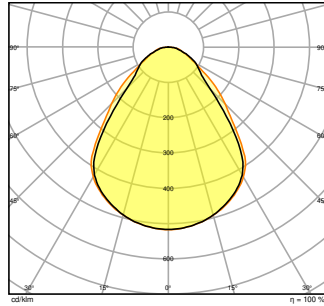

PL CMFT 600 36W 930 DALI