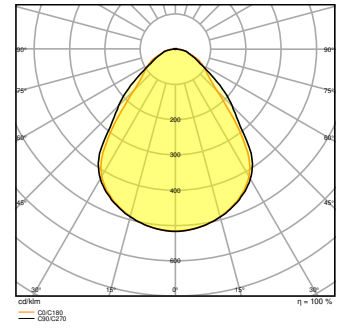

PL CMFT 600 36W 940 DALI EM mode