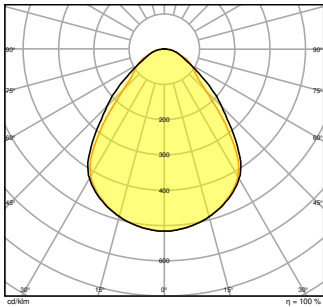

PL CMFT 600 36W 930 DALI EM mode