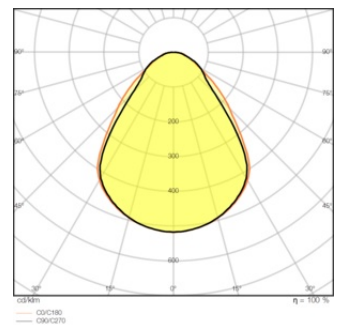

PL CMFT 600 36W 940 DALI mode