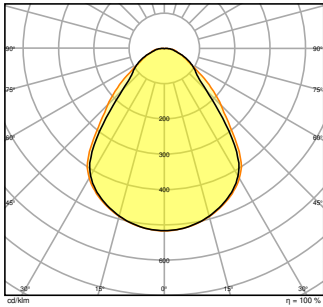

PL CMFT 600 36W 940 DALI

Dimensions & Weight

Length	595.00 mm
Width	595.00 mm
Height	32.00 mm
Product weight	2050.00 g