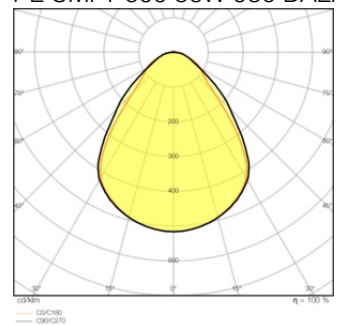

PL CMFT 600 36W 930 DALI EM mode