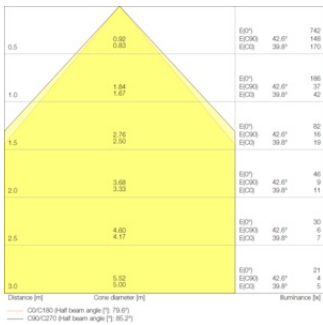

PL CMFT 600 36W 930 DALI EM mode