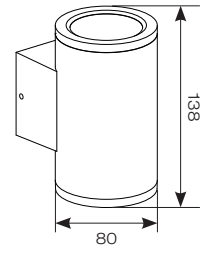

# Antila

- Bi-directional wall light suitable for residential and hospitality applications
- Die-cast aluminium construction with graphite paint finish
- 90° beam angle
- Non-Dimmable

Light Distribution

INPUT	HERTZ	TEMP	LIFETIME (HRS)	CRI	SDCM	BEAM ANGLE	CLASS	IP	IK
230V	50Hz	-20 to 50°C	L70 30,000	Ra 80	3	30°	1	IP54	IK05

CODE	DESCRIPTION	WATTAGE	CCT	LUMENS	LM/W	TRADE
ANTIALED	Cool White	12W	4000K	453lm	38lm	£56.50