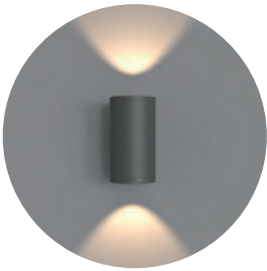

# Antila

- Bi-directional wall light suitable for residential and hospitality applications
- Die-cast aluminium construction with graphite paint finish
- 90° beam angle
- Non-Dimmable

Light Distribution

INPUT	HERTZ	TEMP	LIFETIME (HRS)	CRI	SDCM	BEAM ANGLE	CLASS	IP	IK
230V	50Hz	-20 to 50°C	L70 30,000	Ra 80	3	30°	1	IP54	IK05

CODE	DESCRIPTION	WATTAGE	CCT	LUMENS	LM/W	TRADE
ANTIALED	Cool White	12W	4000K	453lm	38lm	£56.50