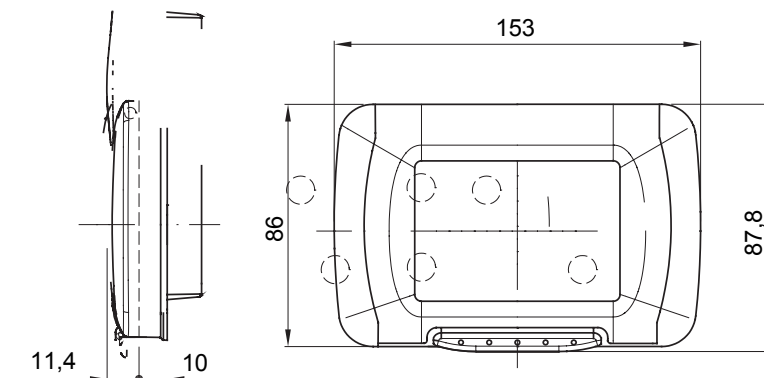

Product Data Sheet

GW22462

SYSTEM - Domestic range

A complete, versatile system of modular containers, perfectly integrable in the SYSTEM domestic range and able to meet the high protection installation requirements of the residential, commercial and industrial sectors. The 27 COMBI range is available both in the IP40 version and in watertight versions with IP55, IP65 and IP66 degree of protection, recommended for all outdoor applications which are subjected to extreme atmospheric conditions.

| | | | |
|---------------------------|-------------|------------------------|--------------------|
| Description | 4 modules | Colour | Toner black |
| Colour Plate | Black | Door type | With membrane |
| Door colour | Transparent | For flush mounting box | GW24404, GW24404PM |
| IP degree | IP55 | Insulation class | II |
| Mechanical resistance | IK07 | Glow Wire Test | 650 °C |
| Thermo-pressure with ball | 70 °C | Standard | EN 60669-1 |
| Installation temperature | -25 +60 °C | Electrocod | 0110 |

DIMENSIONAL

TECHNICAL SYMBOLOGY

IP

IP55

II

IK

IK07

GWT