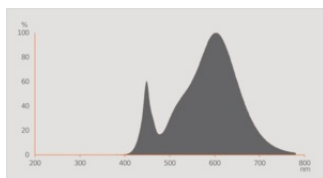

Photometrical data

Luminous intensity	600 cd
Luminous flux	575 lm
Nominal useful luminous flux 90°	575 lm
Luminous efficacy	83 lm/W
Lumen main.fact.at end of nom.life time	0.70
Light color (designation)	Warm White
Color temperature	3000 K
Color rendering index Ra	≥80
Light color	830
Standard deviation of color matching	≤6 sdcn
Rated peak intensity	600 cd
Rated LLMF at 6,000 h	0.80
Flickering metric (Pst LM)	0.1
Stroboscope effect metric (SVM)	0.1

Light technical data

Beam angle	60 °
Warm-up time (60 %)	< 0.50 s
Starting time	< 0.5 s
Rated beam angle (half peak value)	60.00 °

Dimensions & Weight

Overall length	52.00 mm
Diameter	50.00 mm
Maximum diameter	50 mm
Product weight	37.5 g