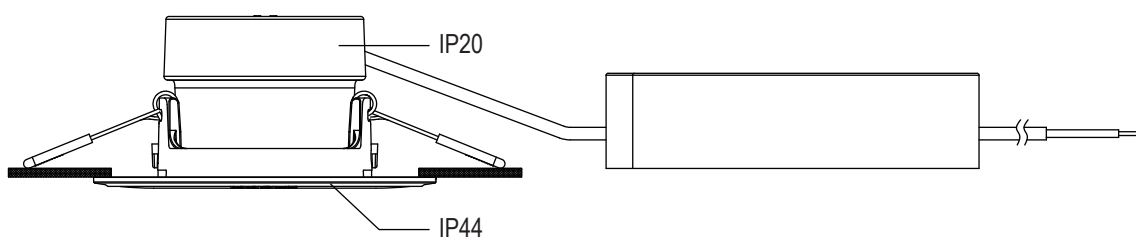

①

Type	Cut-out \varnothing
LEDSpotRA-Chiara-E 9W-DIM	68-74mm

A suitable size of outlet box with internal 2-way terminal blocks which conform to EN60998-2-1 or EN60998-2-2 must be used, more specification about terminal block as below:
Screw terminal block with box, 450V 5A, 0.75-2.5mm².

②

③

④

⑤ IP44 (Front side)/IP20

The external flexible cable or cord of this luminaire cannot be replaced; If the cord is damaged, the luminaire shall be destroyed.

Terminal block not included. Installation may require advice from a qualified person.