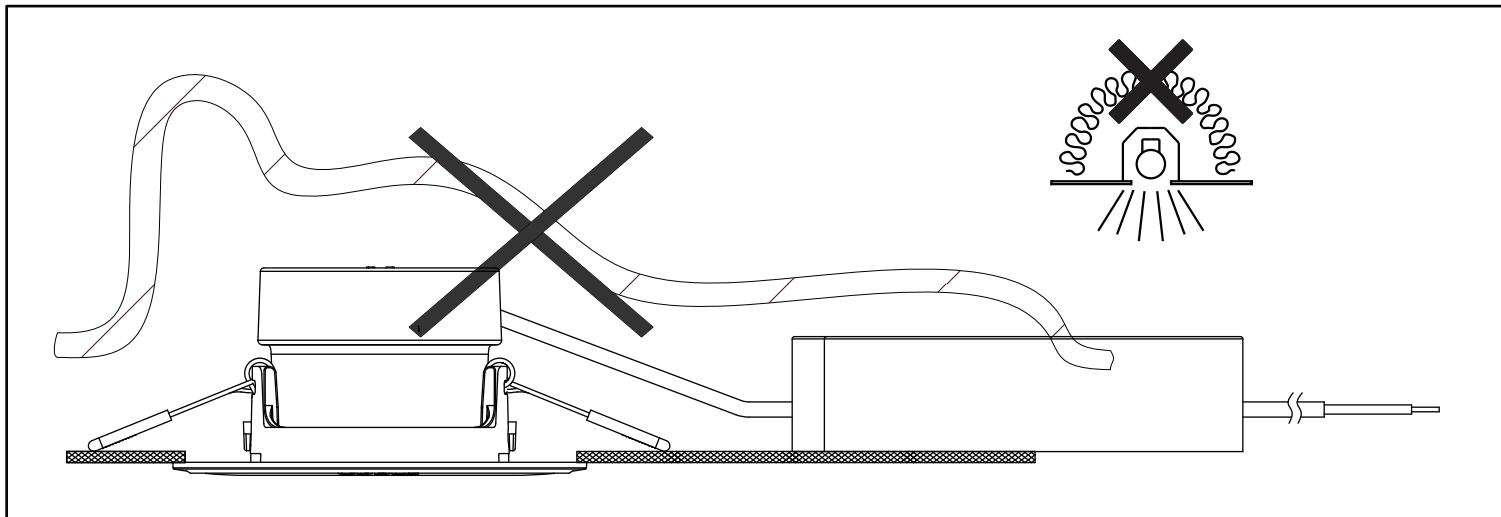

①

Type	Cut-out \varnothing
LEDSpotRA-Chiara-E 9W-DIM	68-74mm

A suitable size of outlet box with internal 2-way terminal blocks which conform to EN60998-2-1 or EN60998-2-2 must be used, more specification about terminal block as below:
Screw terminal block with box, 450V 5A, 0.75-2.5mm².

②

③

④

⑤ IP44 (Front side)/IP20

The external flexible cable or cord of this luminaire cannot be replaced; If the cord is damaged, the luminaire shall be destroyed.

Terminal block not included. Installation may require advice from a qualified person.