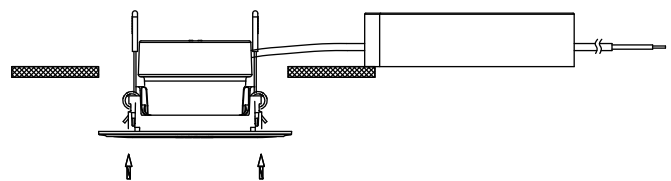

①

Type	Cut-out \varnothing
LEDSpotRA-Chiara-E 9W-DIM	68-74mm

A suitable size of outlet box with internal 2-way terminal blocks which conform to EN60998-2-1 or EN60998-2-2 must be used, more specification about terminal block as below:
Screw terminal block with box, 450V 5A, 0.75-2.5mm².

②

③

④

⑤ IP44 (Front side)/IP20

The external flexible cable or cord of this luminaire cannot be replaced; If the cord is damaged, the luminaire shall be destroyed.

Terminal block not included. Installation may require advice from a qualified person.