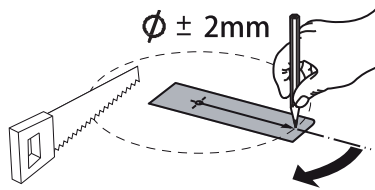

①

Type	Cut-out \varnothing
LEDSpotRA-Chiara-E 9W-DIM	68-74mm

A suitable size of outlet box with internal 2-way terminal blocks which conform to EN60998-2-1 or EN60998-2-2 must be used, more specification about terminal block as below:
Screw terminal block with box, 450V 5A, 0.75-2.5mm².