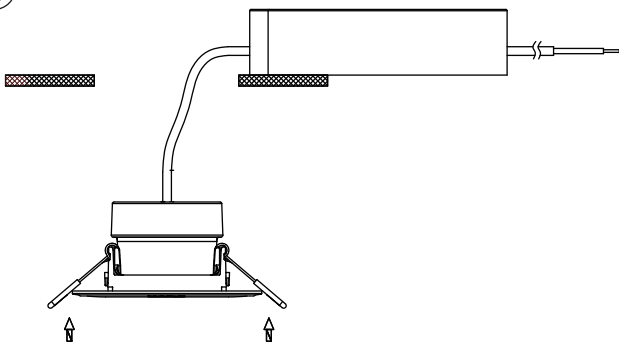

Type	H	D	
LEDSpotRA-Chiara-E 9W-DIM	48mm	83mm	
	h	L	W
	25mm	98mm	44mm

Light Source

Product Code	Product Description	N	Light source code	QR Code	Energy Label
541003589000	LEDSpotRA-Chiara-E 9W-DIM-827-36D-AL	1	LS038000921		
541003589100	LEDSpotRA-Chiara-E 9W-DIM-827-36D-WH	1			
541003589200	LEDSpotRA-Chiara-E 9W-DIM-830-36D-AL	1	LS038000922		
541003589300	LEDSpotRA-Chiara-E 9W-DIM-830-36D-WH	1			
541003589400	LEDSpotRA-Chiara-E 9W-DIM-840-36D-AL	1	LS038000925		
541003589500	LEDSpotRA-Chiara-E 9W-DIM-840-36D-WH	1			

①

Type	Cut-out \varnothing
LEDSpotRA-Chiara-E 9W-DIM	68-74mm

A suitable size of outlet box with internal 2-way terminal blocks which conform to EN60998-2-1 or EN60998-2-2 must be used, more specification about terminal block as below:
Screw terminal block with box, 450V 5A, 0.75-2.5mm².

②

③

④

⑤ IP44 (Front side)/IP20

The external flexible cable or cord of this luminaire cannot be replaced; If the cord is damaged, the luminaire shall be destroyed.

Terminal block not included. Installation may require advice from a qualified person.