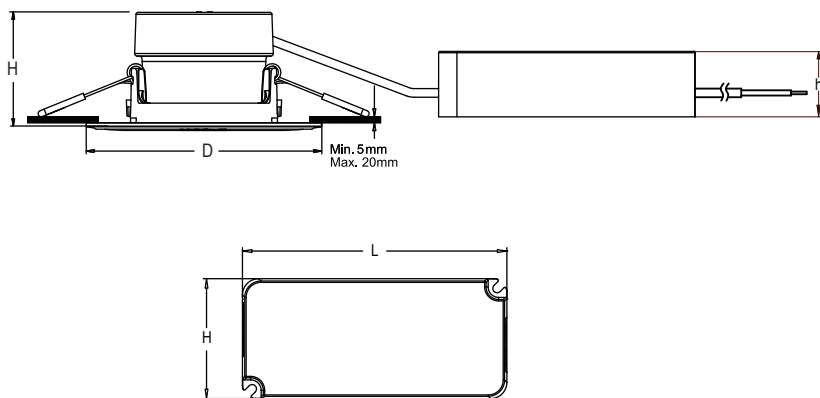

LED Spot Chiara

Item Code	CCT	kg
-----------	-----	----

541003589000	3000K	0.124kg
541003589100	3000K	0.124kg
541003589200	3000K	0.124kg
541003589300	3000K	0.124kg
541003589400	4000K	0.124kg
541003589500	4000K	0.124kg

Type	H	D	
LEDSpotRA-Chiara-E 9W-DIM	48mm	83mm	
	h	L	W
	25mm	98mm	44mm

Light Source

Product Code	Product Description	N	Light source code	QR Code	Energy Label
541003589000	LEDSpotRA-Chiara-E 9W-DIM-827-36D-AL	1	LS038000921		
541003589100	LEDSpotRA-Chiara-E 9W-DIM-827-36D-WH	1			
541003589200	LEDSpotRA-Chiara-E 9W-DIM-830-36D-AL	1	LS038000922		
541003589300	LEDSpotRA-Chiara-E 9W-DIM-830-36D-WH	1			
541003589400	LEDSpotRA-Chiara-E 9W-DIM-840-36D-AL	1	LS038000925		
541003589500	LEDSpotRA-Chiara-E 9W-DIM-840-36D-WH	1			

①

Type	Cut-out \varnothing
LEDSpotRA-Chiara-E 9W-DIM	68-74mm

A suitable size of outlet box with internal 2-way terminal blocks which conform to EN60998-2-1 or EN60998-2-2 must be used, more specification about terminal block as below:
Screw terminal block with box, 450V 5A, 0.75-2.5mm².

②

③

④

⑤ IP44 (Front side)/IP20

The external flexible cable or cord of this luminaire cannot be replaced; If the cord is damaged, the luminaire shall be destroyed.

Terminal block not included. Installation may require advice from a qualified person.