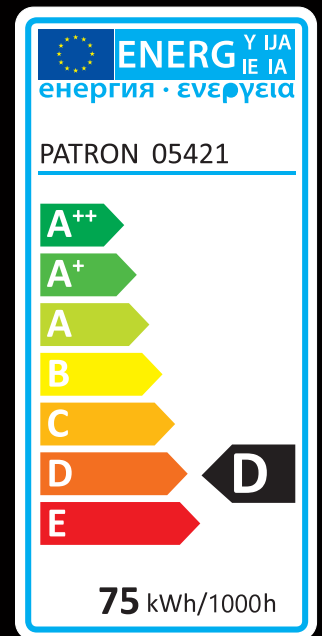

## REFLECTOR BULB

05421

Scan me

[www.patronbulbs.com](http://www.patronbulbs.com)

Manufactured in PRC

 Strada Ștefan cel Mare 2/20,  
Strășeni, Moldova

 Strada Alexandru Ghica 148,  
Alexandria, Romania

[www.patronbulbs.com](http://www.patronbulbs.com)