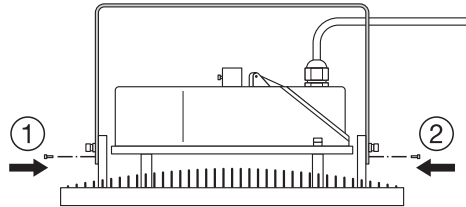

HB DALI BRACKET 90W
EAN 4058075157484

HB DALI BRACKET 155W
EAN 4058075157507

1

2

3

4