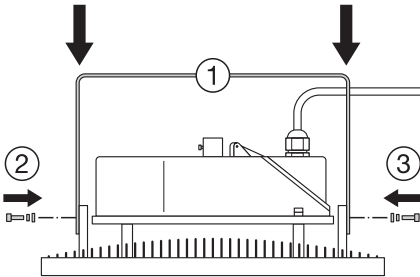

HB DALI BRACKET 90W
EAN 4058075157484

HB DALI BRACKET 155W
EAN 4058075157507

1

2

3

4