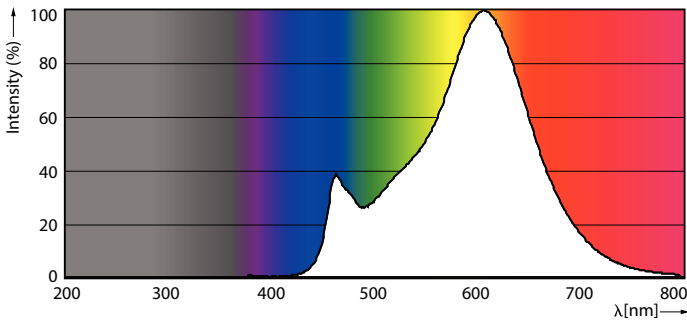

Product data

General Information	
Cap-Base	E14 [E14]
Nominal lifetime	15,000 hour(s)
Switching Cycle	20,000
Lighting Technology	LED
Flux measurement reference	Sphere

Light Technical	
Color Code	827 [CCT of 2700K]
Luminous Flux	470 lumen
Color Designation	Warm White (WW)
Correlated Color Temperature (Nom)	2700 K
Luminous Efficacy (rated) (Nom)	109.00 lm/W
Color Consistency	<6
Color rendering index (CRI)	80
LLMF At End Of Nominal Lifetime (Nom)	70 %

Dimensional drawing

Product	D	C
CorePro LEDCandleND4.3-40W E14 827B35CLG	35 mm	97 mm

Photometric data

Spectral Power Distribution Colour

Light Distribution Diagram - CorePro LEDCandleND4.3-40W E14 827B35CLG