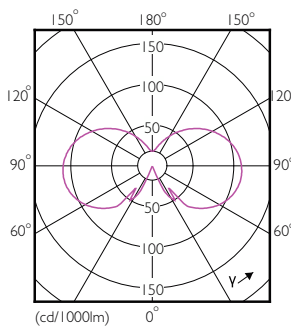

Product data

General Information	
Cap-Base	E14 [E14]
Nominal lifetime	15,000 hour(s)
Switching Cycle	20,000
Lighting Technology	LED
Flux measurement reference	Sphere

Light Technical	
Color Code	827 [CCT of 2700K]
Luminous Flux	470 lumen
Color Designation	Warm White (WW)
Correlated Color Temperature (Nom)	2700 K
Luminous Efficacy (rated) (Nom)	109.00 lm/W
Color Consistency	<6
Color rendering index (CRI)	80
LLMF At End Of Nominal Lifetime (Nom)	70 %

Temperature	
T-Case Maximum (Nom)	45 °C

Controls and Dimming	
Dimmable	No

CorePro GLASS LED candles and lusters

Mechanical and Housing

Bulb Finish	Clear
Bulb Shape	B35 [B 35mm]

Approval and Application

Energy Consumption kWh/1000 h	5 kWh
EPREL Registration Number	387,402
CE mark	Yes
EU RoHS compliant	Yes

Product Data

Full product code	871951434726700
-------------------	-----------------

Order product name	CorePro LEDCandleND4.3-40W E14 827B35CLG
Order code	929001889792
Numerator - Quantity Per Pack	1
Numerator - Packs per outer box	10
Material number (12NC)	929001889792
Full product name	CorePro LEDCandleND4.3-40W E14 827B35CLG
EAN/UPC - Case	8719514347274

Dimensional drawing

Product	D	C
CorePro LEDCandleND4.3-40W E14 827B35CLG	35 mm	97 mm

Photometric data

Spectral Power Distribution Colour

Light Distribution Diagram - CorePro LEDCandleND4.3-40W E14 827B35CLG