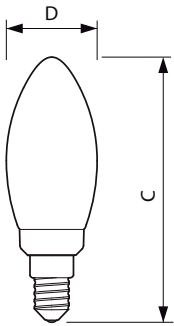

Temperature	
T-Case Maximum (Nom)	45 °C

Controls and Dimming	
Dimmable	No

CorePro GLASS LED candles and lusters

Mechanical and Housing

Bulb Finish	Clear
Bulb Shape	B35 [B 35mm]

Approval and Application

Energy Consumption kWh/1000 h	5 kWh
EPREL Registration Number	387,402
CE mark	Yes
EU RoHS compliant	Yes

Dimensional drawing

Product	D	C
CorePro LEDCandleND4.3-40W E14 827B35CLG	35 mm	97 mm

Photometric data

Spectral Power Distribution Colour

Light Distribution Diagram - CorePro LEDCandleND4.3-40W E14 827B35CLG