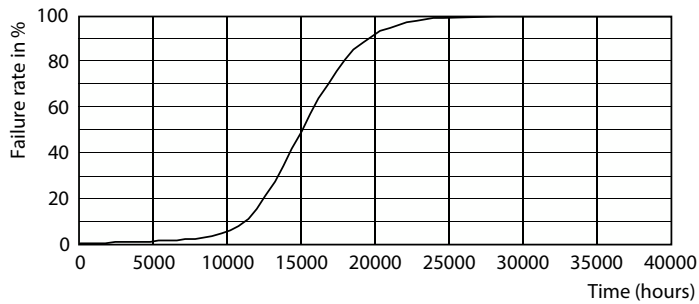

Lifetime

Life Expectancy Diagram - CorePro LEDCandleND4.3-40W E14 827B35CLG

Lumen Maintenance Diagram - CorePro LEDCandleND4.3-40W E14 827B35CLG