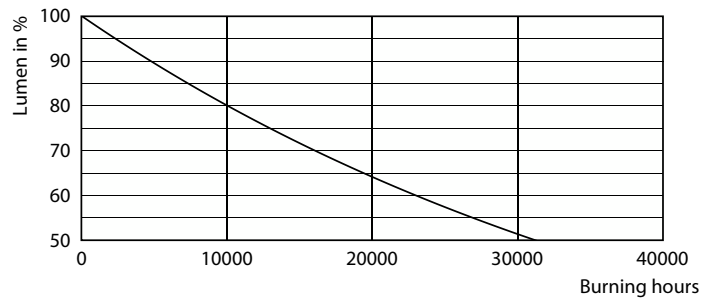

Lifetime

Life Expectancy Diagram - CorePro LEDCandleND4.3-40W E14 827B35CLG

Lumen Maintenance Diagram - CorePro LEDCandleND4.3-40W E14 827B35CLG