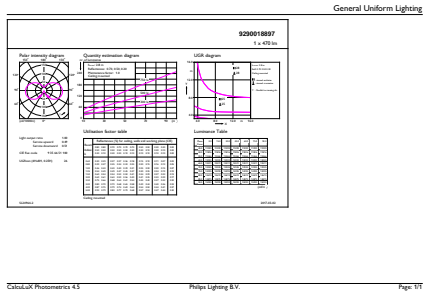

CorePro GLASS LED candles and lusters

Photometric data