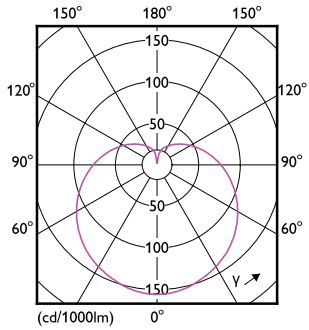

CorePro Plastic LEDcandles & lusters

Photometric data

Light Distribution Diagram - CorePro lustre ND 7-60W E27 840 P48 FR