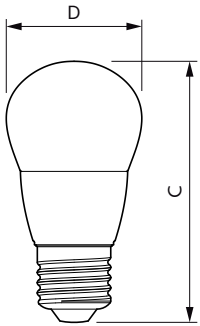

CorePro Plastic LEDcandles & lusters

Mechanical and Housing

Bulb Finish	Frosted
Bulb Shape	P48 [P 48mm]

Approval and Application

Energy Consumption kWh/1000 h	7 kWh
EPREL Registration Number	453,215
CE mark	Yes
EU RoHS compliant	Yes

Dimensional drawing

Product	D	C
CorePro lustre ND 7-60W E27 840 P48 FR	48 mm	95 mm

Photometric data

Spectral Power Distribution Colour - CorePro lustre ND 7-60W E27 840 P48 FR

CorePro Plastic LEDcandles & lusters