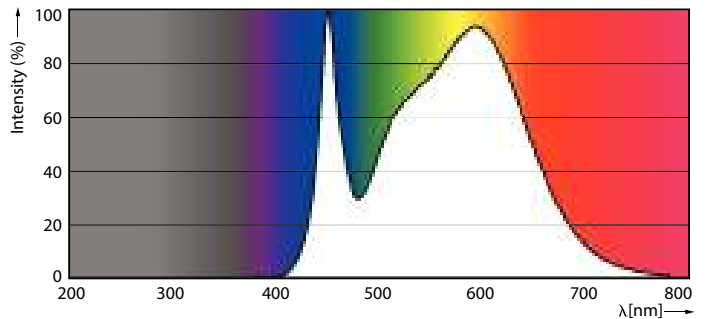

Spectral Power Distribution Colour - CorePro lustre ND 7-60W E27 840 P48 FR