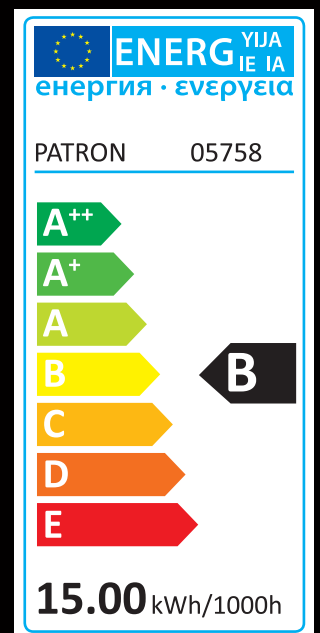

PATRON

FLUORESCENT TUBE

05758

Manufactured in PRC

CE EAC

 Strada Alexandru Ghica 148,
Alexandria, Romania

 Strada Ștefan cel Mare 2/20,
Strășeni, Moldova

www.patronbulbs.com