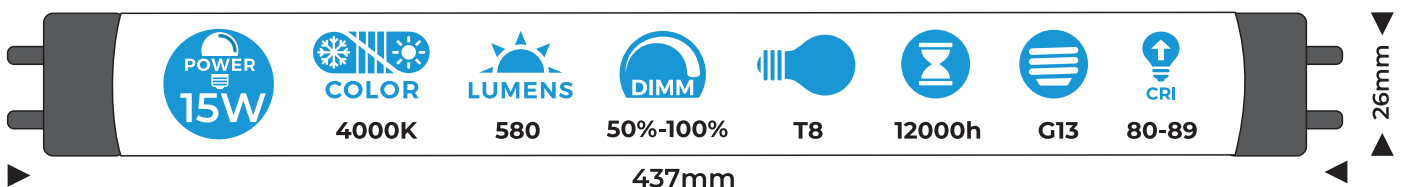

PATRON

FLUORESCENT TUBE

05758

Manufactured in PRC

CE EAC

 Strada Alexandru Ghica 148,
Alexandria, Romania

 Strada Ștefan cel Mare 2/20,
Strășeni, Moldova

www.patronbulbs.com