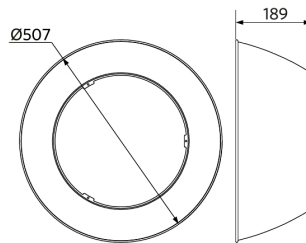

LEDHighbay-E2 Reflector-Rd507