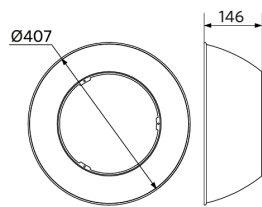

LEDHighbay-E2 Reflector-Rd407