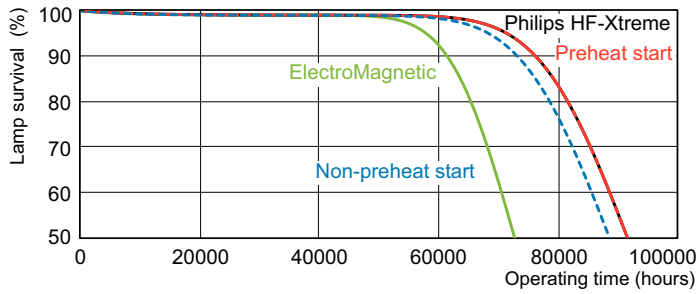

MASTER TL-D Xtreme

Lifetime

Life Expectancy Diagram - MASTER TL-D Xtreme 18W/840 SLV

Lumen Maintenance Diagram - MASTER TL-D Xtreme 18W/840 SLV