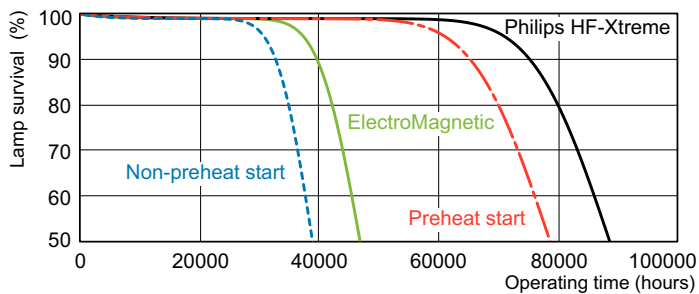

Photometric data

Spectral Power Distribution Colour - MASTER TL-D Xtreme 18W/840 SLV

Lifetime

Life Expectancy Diagram - MASTER TL-D Xtreme 18W/840 SLV

Life Expectancy Diagram - MASTER TL-D Xtreme 18W/840 SLV