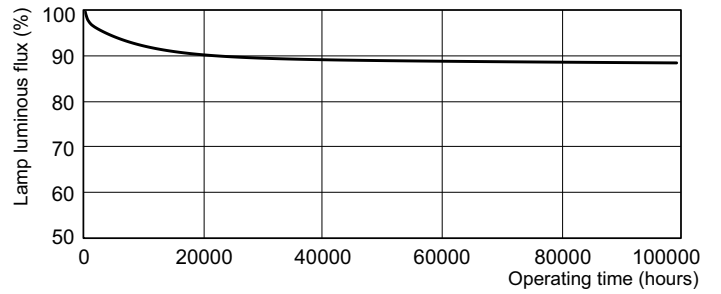

Product data

General Information		Operating and Electrical	
Cap-Base	G13 [Medium Bi-Pin Fluorescent]	Power Consumption	18.0 W
Flux measurement reference	Sphere	Lamp Current (Nom)	0.370 A
Light Technical		Controls and Dimming	
Color Code	840 [CCT of 4000K]	Dimmable	Yes
Luminous Flux	1,300 lumen	Mechanical and Housing	
Color Designation	Cool White (CW)	Bulb Shape	T8 [26 mm (T8)]
Chromaticity Coordinate X (Nom)	0.38	Approval and Application	
Chromaticity Coordinate Y (Nom)	0.38	Mercury (Hg) Content (Max)	3 mg
Correlated Color Temperature (Nom)	4000 K	Mercury (Hg) Content (Nom)	3.0 mg
Luminous Efficacy (rated) (Nom)	76 lm/W	Energy Consumption kWh/1000 h	18 kWh
Color rendering index (CRI)	82		

Photometric data

Spectral Power Distribution Colour - MASTER TL-D Xtreme 18W/840 SLV

Lifetime

Life Expectancy Diagram - MASTER TL-D Xtreme 18W/840 SLV

Life Expectancy Diagram - MASTER TL-D Xtreme 18W/840 SLV

MASTER TL-D Xtreme

Lifetime

Life Expectancy Diagram - MASTER TL-D Xtreme 18W/840 SLV

Lumen Maintenance Diagram - MASTER TL-D Xtreme 18W/840 SLV