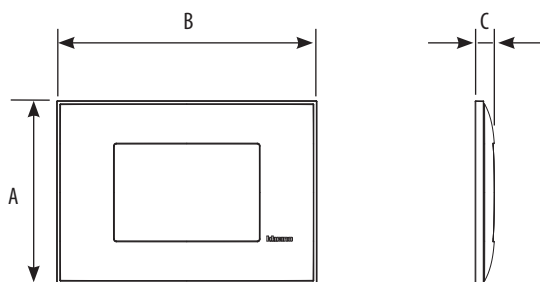

### Range

Area Europa installation system

MODULES	1 centered	2	2 + 2 "horizontal/vertical instal."	2 + 2 + 2 "horizontal/vertical instal."	2 + 2 + 2 + 2 "horizontal/vertical instal."	2 + 2 + 2 + 2 + 2 "horizontal/vertical instal."
<b>BASICS</b>						
White	R4801RW	R4802RW	R4802M2RW	R4802M3RW	R4802M4RW	R4802M5RW
Cream	R4801CR	R4802CR	R4802M2CR	R4802M3CR	R4802M4CR	R4802M5CR
Moka	R4801MK	R4802MK	R4802M2MK	R4802M3MK	R4802M4MK	R4802M5MK
Black	R4801BC	R4802BC	R4802M2BC	R4802M3BC	R4802M4BC	R4802M5BC
<b>FRAMES</b>						
Ice satin	R4801ES	R4802ES	R4802M2ES	R4802M3ES	R4802M4ES	R4802M5ES
Cream satin	R4801CS	R4802CS	R4802M2CS	R4802M3CS	R4802M4CS	R4802M5CS
White satin	R4801WS	R4802WS	R4802M2WS	R4802M3WS	R4802M4WS	R4802M5WS
Black satin	R4801BG	R4802BG	R4802M2BG	R4802M3BG	R4802M4BG	R4802M5BG
<b>FINISHES</b>						
Titanium metal	R4801TM	R4802TM	R4802M2TM	R4802M3TM	R4802M4TM	R4802M5TM
Siena soft	R4801SF	R4802SF	R4802M2SF	R4802M3SF	R4802M4SF	R4802M5SF
Blue metal	R4801LM	R4802LM	R4802M2LM	R4802M3LM	R4802M4LM	R4802M5LM
Terra soft	R4801TF	R4802TF	R4802M2TF	R4802M3TF	R4802M4TF	R4802M5TF
Aluminum	-----	R4802AL	R4802M2AL	R4802M3AL	R4802M4AL	R4802M5AL
<b>ACCENTS</b>						
White gold	R4801WD	R4802WD	R4802M2WD	R4802M3WD	R4802M4WD	R4802M5WD
White chrome	R4801WR	R4802WR	R4802M2WR	R4802M3WR	R4802M4WR	R4802M5WR
Black nickel	R4801BH	R4802BH	R4802M2BH	R4802M3BH	R4802M4BH	R4802M5BH
Black gold	R4801BD	R4802BD	R4802M2BD	R4802M3BD	R4802M4BD	R4802M5BD
<b>FRAME</b>						
	R4702G with clips R4702 with screws	R4702G with clips R4702 with screws	2 x R4702G with clips 2 x R4702 with screws	3 x R4702G with clips 3 x R4702 with screws	4 x R4702G with clips 4 x R4702 with screws	5 x R4702G with clips 5 x R4702 with screws

Overall dimensions (mm)

	A	B	C
R4801.. / R4802..	86	86	9
R4802M2..	86	157	9
R4802M3..	86	228	9
R4802M4..	86	299	9
R4802M5..	86	370	9
R4803.. / R4819..	86	122	9
R4804..	86	144.5	9
R4807..	86	212	9

Technical characteristics