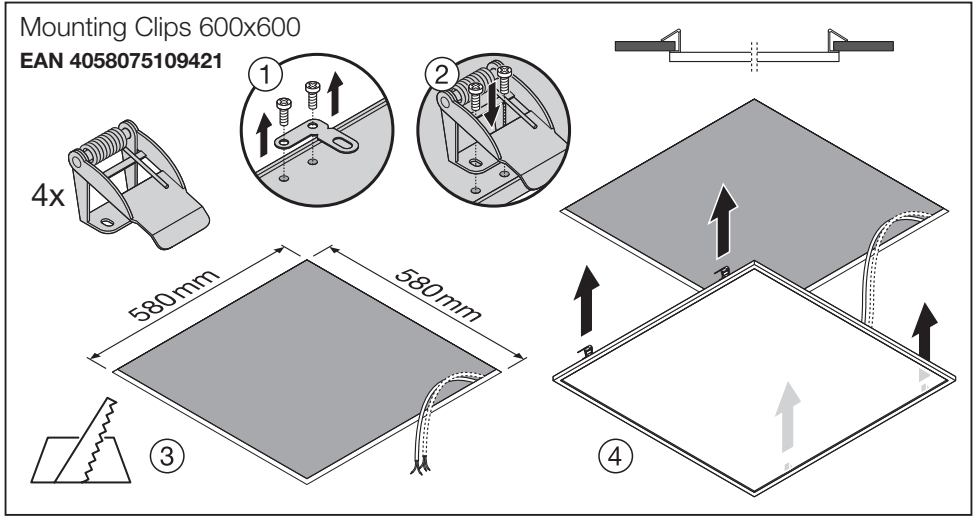

Mounting Clips 600x600

EAN 4058075109421

	C10A 	B16A 	C16A 	DALI	IoUT [mA]	RLEDset [Ω]	DIM
PANEL PFM HO 600 DALI C-BOX	n=23	n=23	n=38	LCA 45W 500-1400mA one4all SC PRE	1200@ 5V	4.3k (Tridonic I-Select 2 PLUG 1200MA BL 28001128)	
PANEL PFM HO 600 C-BOX	n=35	n=17	n=56	-	-	-