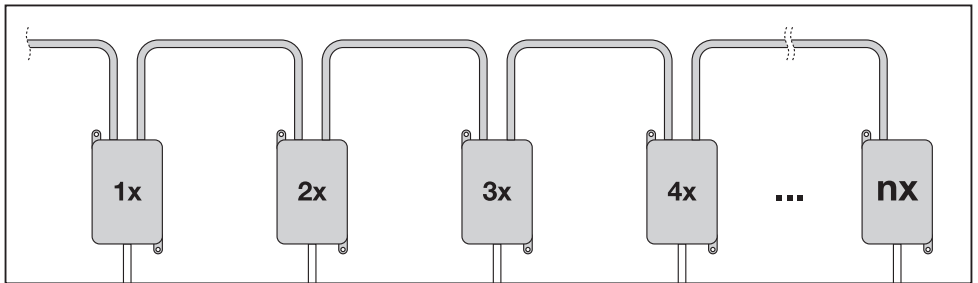

Mounting Clips 600x600

EAN 4058075109421

	C10A 	B16A 	C16A 	DALI	IoUT [mA]	RLEDset [Ω]	DIM
PANEL PFM HO 600 DALI C-BOX	n=23	n=23	n=38	LCA 45W 500-1400mA one4all SC PRE	1200@ 5V	4.3k (Tridonic I-Select 2 PLUG 1200MA BL 28001128)	
PANEL PFM HO 600 C-BOX	n=35	n=17	n=56	-	-	-