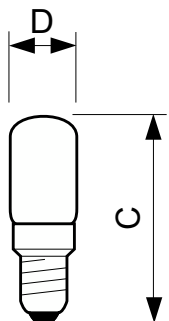

Appliance Microwave Oven Tubular

Deco 10.0W E14 240-250V T17 CL 1CT/10X10

Tubular vacuum lamp with clear bulb

Product data

General Information		Mechanical and Housing	
Cap-Base	E14 [E14]	Bulb Finish	Clear
Operating Position	UNIVERSAL [Any or Universal (U)]	Bulb Shape	T17 [T 17mm]
Nominal lifetime	1,000 hour(s)		
Switching Cycle	4,000		
Rated Lifetime (Hours)	1,000 hour(s)		
Lighting Technology	Incandescent		
Light Technical		Approval and Application	
Luminous Flux	37 lumen	Energy Consumption kWh/1000 h	10 kWh
Correlated Color Temperature (Nom)	2700 K		
Color rendering index (CRI)	100		
Operating and Electrical		Product Data	
Power Consumption	10.0 W	Full product code	871150003821050
Starting Time (Nom)	0.0 s	Order product name	Deco 10.0W E14 240-250V T17 CL 1CT/10X10
Warm-up time to 60% light	instant full light s	Order code	924151445741
Power Factor (Fraction)	1	Numerator - Quantity Per Pack	1
Voltage (Nom)	240-250 V	Numerator - Packs per outer box	100
		Material number (12NC)	924151445741
		Full product name	Deco 10.0W E14 240-250V T17 CL 1CT/10X10
		EAN/UPC - Case	8711500251657
Controls and Dimming			
Dimmable	Yes		

Appliance Microwave Oven Tubular

Dimensional drawing

Product	D (max)	C (max)
Deco 10.0W E14 240-250V T17 CL 1CT/10X10	17 mm	54 mm