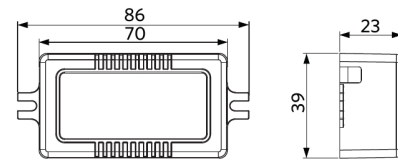

## Installation Opening Drawing (mm)

LEDSpotRA-Ava-E2  
Ø68-76