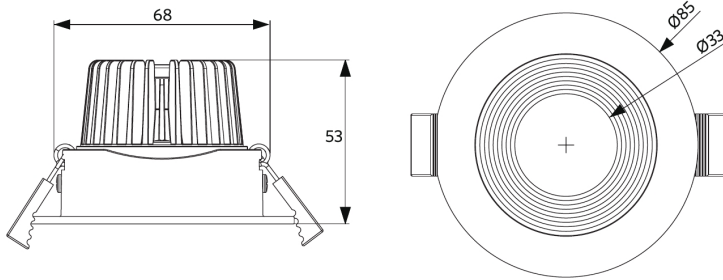

5 YEARS WARRANTY

Technical Specifications

Lifetime (L70)	50,000 h
Lifetime (L80)	30,000 h
On-/Off-cycles	100,000
Colour consistency (SDCM)	4
Dimmability	Triac
Beam angle	30°
Maximum tilt angle	25°
Finishing	Brushed Aluminum / Matte White / Black
Colour rendering index (CRI)	≥ 80
Degree of protection (IP)	IP44
Impact strength	IK02
Protection class	II
Risk group (EN 62471)	RG0
With control gear	Yes
Glow wire test	750°C
Power factor	≥ 0.9

Electrical Supply

Frequency	50/60 Hz
Nominal voltage	220-240 V
DC input voltage	See catalogue appendix Connection Specifications
230V Cable length	0.3 m

Mechanical Properties

Housing material	Aluminium
Optical material	Polycarbonate

Ambient Conditions

Operating temperature	-10-+45°C
Application temperature	+25°C
Storage environment	-25-+50°C

Dimensional Drawing (mm)

LEDSpotRA-Ava-E2