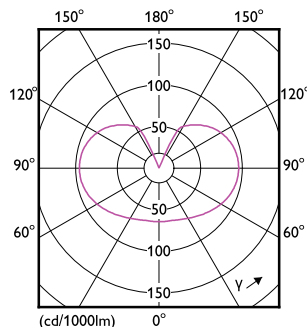

Bulb A67 100W 1521lm 2700K E27 NDFrosted

Bulb A67 100W 1521lm 4000K E27 NDFrosted