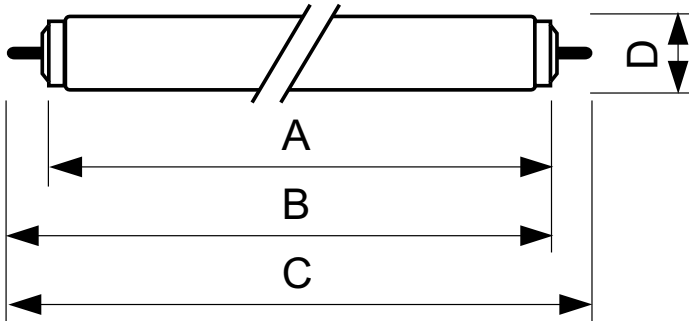

TL-X XL

TL-X XL 40W/33-640 SLV/25

The TL-X XL lamp (tube diameter 38 mm) has an extended lifetime and is fitted with an internal ignition strip for electromagnetic starterless operation or high-frequency non-preheat operation. In combination with a special lampholder, all possible sparking effects during ignition are eliminated. This lamp is used in flameproof and increased-safety luminaires for both indoor and outdoor applications, such as the (petro-)chemical industry, offshore, mines and any location where traces of explosive gases may be found.

Product data

General Information		Operating and Electrical	
Cap-Base	FA6 [FA6]	Power Consumption	40.0 W
Flux measurement reference	Sphere	Lamp Current (Nom)	0.430 A
Light Technical		Voltage (Nom)	103 V
Color Code	33-640	Voltage (Nom)	103 V
Luminous Flux	2,300 lumen	Controls and Dimming	
Color Designation	Cool White (CW)	Dimmable	Yes
Chromaticity Coordinate X (Nom)	0.38	Mechanical and Housing	
Chromaticity Coordinate Y (Nom)	0.38	Bulb Shape	T12 [38 mm (T12)]
Correlated Color Temperature (Nom)	4000 K	Approval and Application	
Luminous Efficacy (rated) (Nom)	58 lm/W	Mercury (Hg) Content (Max)	12 mg
Color rendering index (CRI)	60	Mercury (Hg) Content (Nom)	12.0 mg

TL-X XL

Energy Consumption kWh/1000 h	40 kWh
EPREL Registration Number	423,515
Product Data	
Full product code	871150026137340
Order product name	TL-X XL 40W/33-640 SLV/25
Order code	928037903332

Numerator - Quantity Per Pack	1
Numerator - Packs per outer box	25
Material number (12NC)	928037903332
Full product name	TL-X XL 40W/33-640 SLV/25
EAN/UPC - Case	8711500261380

Dimensional drawing

Product	D (max)	A (max)	B (max)	B (min)	C (max)
TL-X XL 40W/33-640 SLV/25	40.5 mm	1,183.5 mm	1,202 mm	1,198.5 mm	1,220.5 mm

Photometric data

Spectral Power Distribution Colour - TL-X XL 40W/33-640 SLV/25