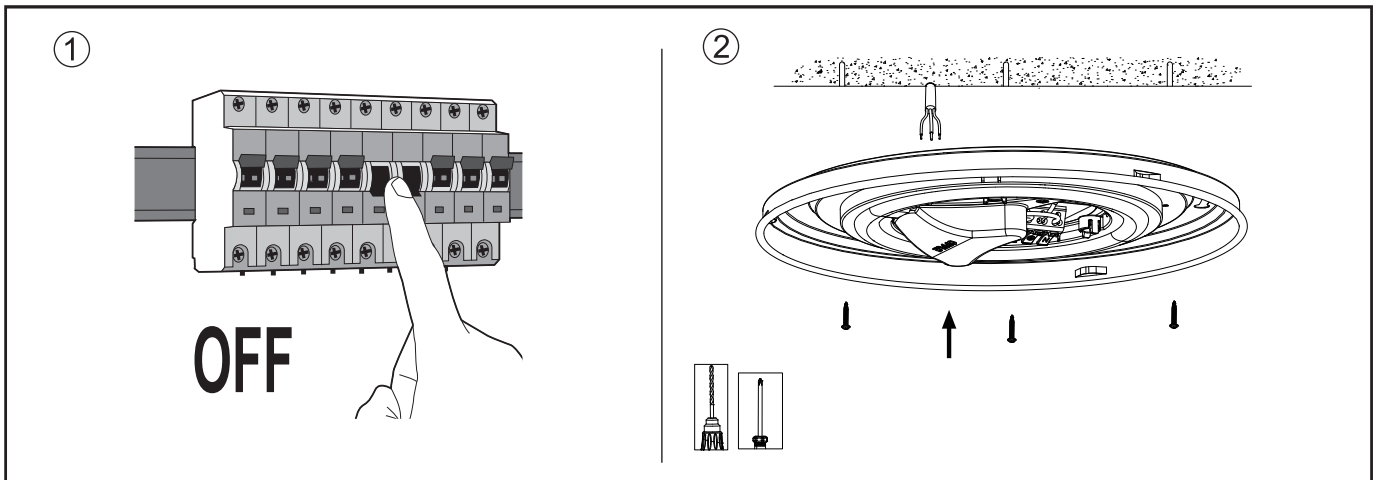

LED Ceiling Luminaires

Version date 11-07-2018
www.opple.com

Art. Code	Family Name	CCT	kg	IP
-----------	-------------	-----	----	----

520021000700	Apollo	2700K	0.635kg	IP44
520021000800	Apollo	4000K	0.635kg	IP44