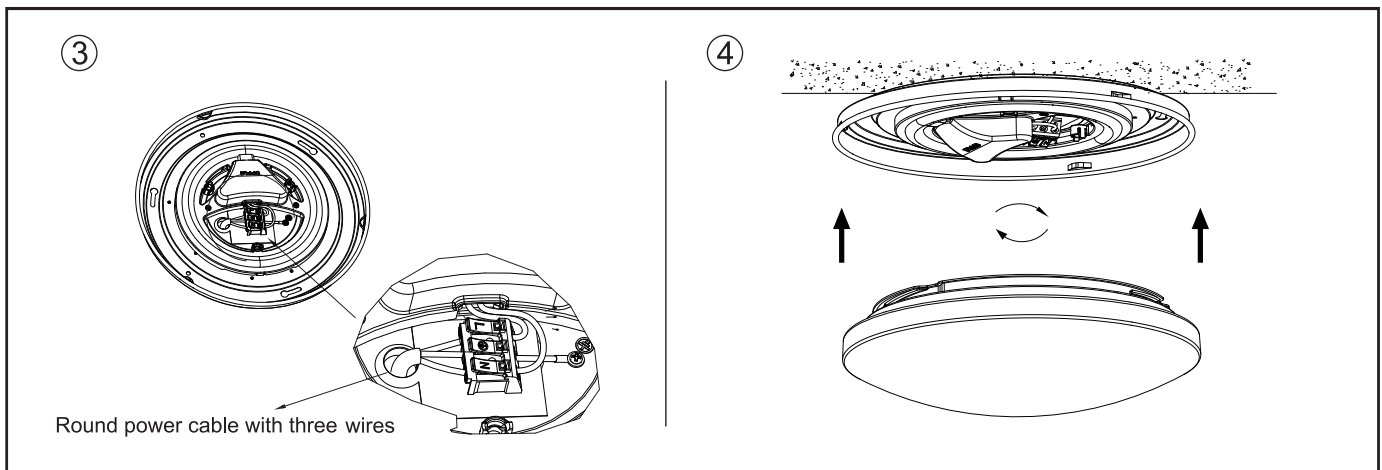

LED Ceiling Luminaires

Version date 11-07-2018
www.opple.com

Art. Code	Family Name	CCT	kg	IP
-----------	-------------	-----	----	----

520021000700	Apollo	2700K	0.635kg	IP44
520021000800	Apollo	4000K	0.635kg	IP44