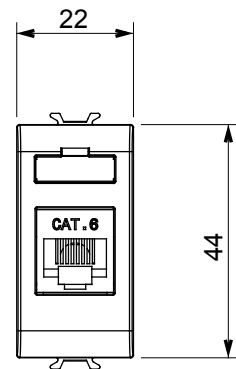

Product Data Sheet

GW15424

CHORUSMART - Domestic range

Wide range of control devices, sockets for power supply (conforming to national and international standards) signal pick-up, climate control, comfort management, technical alarm signalling and emergency lighting management. The ChoruSmart modular devices are available in five colours, glossy white, satin white, natural beige, satin black and lacquered titanium and in various sizes from 1/2, 1, 2 and 3 modules. Thanks to the mounting supports for rectangular, square and round boxes, endless combinations can be created with the ChoruSmart range of plates.

Category	Data socket	Description	RJ45
Colour	Satin White	Use category	6
Cables	FTP	Connection	Toolless
Number pairs	4	Standard	EN 60603-7-5
No. modules	1	Electrocod	3722
Material	Technopolymer		

DIMENSIONAL