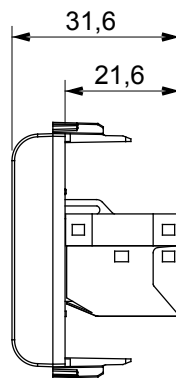

Product Data Sheet

GW15424

CHORUSMART - Domestic range

Wide range of control devices, sockets for power supply (conforming to national and international standards) signal pick-up, climate control, comfort management, technical alarm signalling and emergency lighting management. The ChoruSmart modular devices are available in five colours, glossy white, satin white, natural beige, satin black and lacquered titanium and in various sizes from 1/2, 1, 2 and 3 modules. Thanks to the mounting supports for rectangular, square and round boxes, endless combinations can be created with the ChoruSmart range of plates.

Category	Data socket	Description	RJ45
Colour	Satin White	Use category	6
Cables	FTP	Connection	Toolless
Number pairs	4	Standard	EN 60603-7-5
No. modules	1	Electrocod	3722
Material	Technopolymer		

DIMENSIONAL