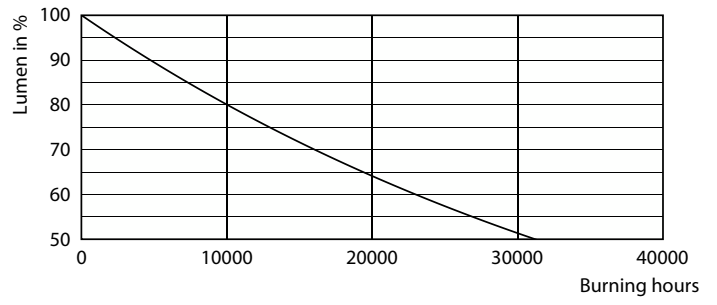

Product data

| General Information | |
|---|--------------------|
| Cap-Base | G4 |
| Nominal lifetime | 15,000 hour(s) |
| Switching Cycle | 50,000 |
| Lighting Technology | LED |
| Flux measurement reference | Sphere |
| Light Technical | |
| Color Code | 827 [CCT of 2700K] |
| Luminous Flux | 300 lm |
| Luminous Efficacy (rated) (Nom) | 125 lm/W |
| Color Designation | Warm White (WW) |
| Correlated Color Temperature (Nom) | 2700 K |
| Color Consistency | <6 |
| Color rendering index (CRI) | 80 |
| LLMF At End Of Nominal Lifetime (Nom) | 70 % |
| Flickering value (PstLM) - Flickering value as per 1 EN 61000-3-3 | |
| Stroboscopic effect visibility measure (SVM) | 0.4 |

Spectral Power Distribution Colour - CorePro LEDcapsuleLV 2.4-28W G4micro 827

CorePro LEDcapsule LV

Photometric data

Light Distribution Diagram - CorePro LEDcapsuleLV 2.4-28W G4micro 827

Lifetime

Life Expectancy Diagram