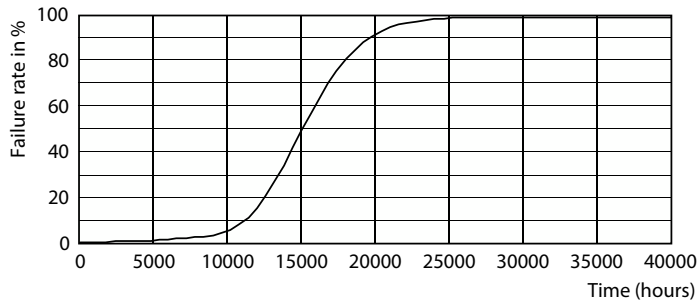

Spectral Power Distribution Colour - CorePro LEDcapsuleLV 2.4-28W G4micro 827

CorePro LEDcapsule LV

Photometric data

Light Distribution Diagram - CorePro LEDcapsuleLV 2.4-28W G4micro 827

Lifetime

Life Expectancy Diagram