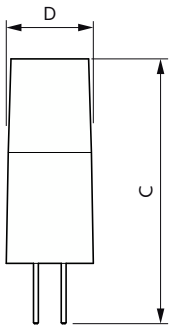

Dimensional drawing

| Product | D | C |
|--|-------|-------|
| CorePro LEDcapsuleLV 2.4-28W G4micro 827 | 12 mm | 38 mm |

Photometric data

General uniform lighting - CorePro LEDcapsuleLV 2.4-28W G4micro 827