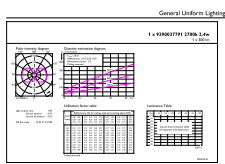

Dimensional drawing

| Product | D | C |
|--|-------|-------|
| CorePro LEDcapsuleLV 2.4-28W G4micro 827 | 12 mm | 38 mm |

Photometric data

General uniform lighting - CorePro LEDcapsuleLV 2.4-28W G4micro 827