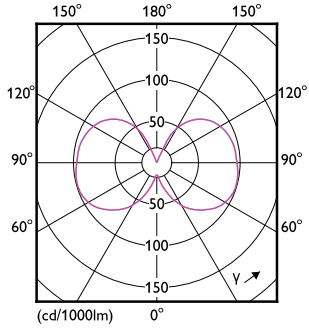

Product data

| General Information | |
|---|--------------------|
| Cap-Base | G4 |
| Nominal lifetime | 15,000 hour(s) |
| Switching Cycle | 50,000 |
| Lighting Technology | LED |
| Flux measurement reference | Sphere |
| Light Technical | |
| Color Code | 827 [CCT of 2700K] |
| Luminous Flux | 300 lm |
| Luminous Efficacy (rated) (Nom) | 125 lm/W |
| Color Designation | Warm White (WW) |
| Correlated Color Temperature (Nom) | 2700 K |
| Color Consistency | <6 |
| Color rendering index (CRI) | 80 |
| LLMF At End Of Nominal Lifetime (Nom) | 70 % |
| Flickering value (PstLM) - Flickering value as per 1 EN 61000-3-3 | |
| Stroboscopic effect visibility measure (SVM) | 0.4 |

Dimensional drawing

| Product | D | C |
|--|-------|-------|
| CorePro LEDcapsuleLV 2.4-28W G4micro 827 | 12 mm | 38 mm |

Photometric data

General uniform lighting - CorePro LEDcapsuleLV 2.4-28W G4micro 827

Spectral Power Distribution Colour - CorePro LEDcapsuleLV 2.4-28W G4micro 827

CorePro LEDcapsule LV

Photometric data

Light Distribution Diagram - CorePro LEDcapsuleLV 2.4-28W G4micro 827

Lifetime

Life Expectancy Diagram