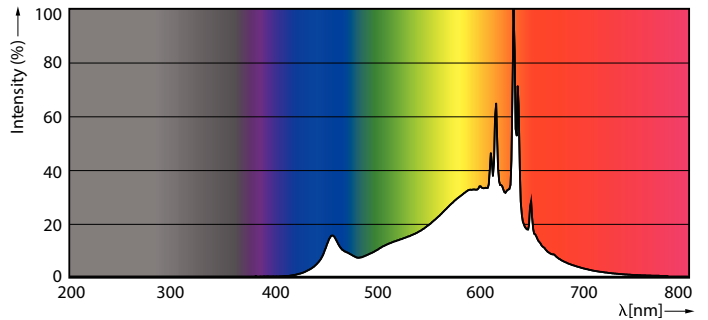

General uniform lighting - CorePro LEDcapsuleLV 2.4-28W G4micro 827

Spectral Power Distribution Colour - CorePro LEDcapsuleLV 2.4-28W G4micro 827