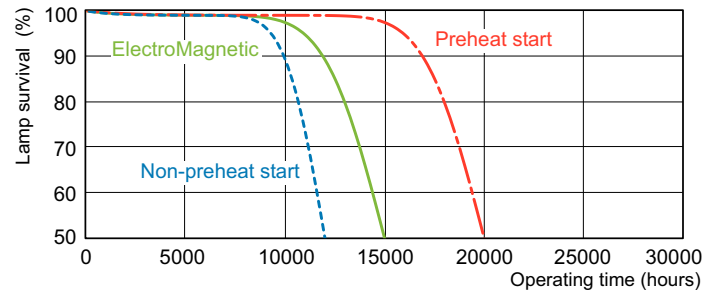

Photometric data

Spectral Power Distribution Colour - MASTER TL-D 90 Graphica 18W/965 SLV/10

Lifetime

Life Expectancy Diagram - MASTER TL-D 90 Graphica 18W/965 SLV/10

Life Expectancy Diagram - MASTER TL-D 90 Graphica 18W/965 SLV/10