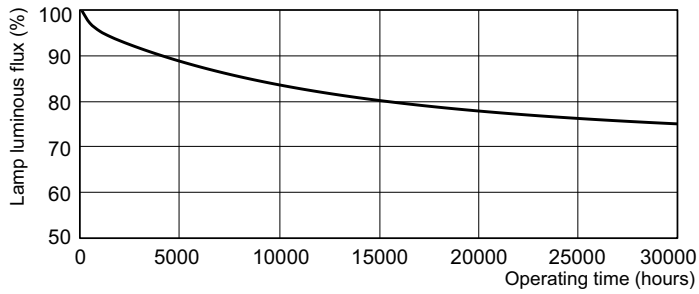

MASTER TL-D 90 Graphica

Lifetime

Lumen Maintenance Diagram - MASTER TL-D 90 Graphica 18W/965 SLV/10