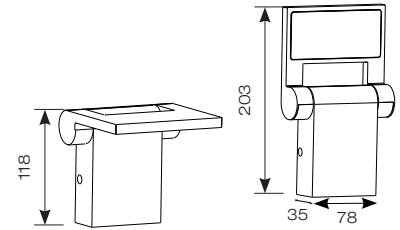

90° adjustable head

PIR
 6 to 10 metres
 8 seconds to 8 minutes
 5 to 200 LUX

PIR

INPUT	HERTZ	TEMP	LIFETIME (HRS)	CRI	SDCM	BEAM ANGLE	CLASS	IP	IK
230V	50/60Hz	-20°C to 45°C	L70 36,000	Ra 80	6	110°	1	IP54	IK07