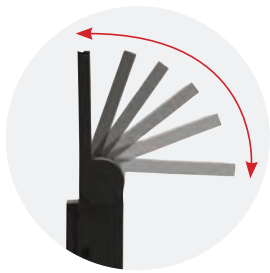

Tempo

- Contemporary die-cast aluminium LED wall light suitable for residential and hospitality applications
- Adjustable head to 90° for variable direction of light
- Standard and PIR options
- Graphite textured powder coat paint finish
- Available in 3000K and 4000K options
- Non-dimmable

90° adjustable head

PIR
 6 to 10 metres
 8 seconds to 8 minutes
 5 to 200 LUX

PIR

INPUT	HERTZ	TEMP	LIFETIME (HRS)	CRI	SDCM	BEAM ANGLE	CLASS	IP	IK
230V	50/60Hz	-20°C to 45°C	L70 36,000	Ra 80	6	110°	1	IP54	IK07