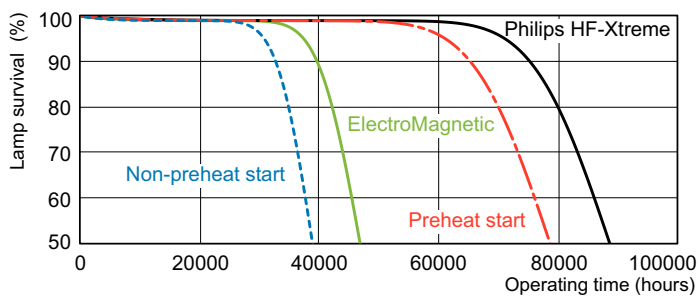

Numerator - Packs per outer box	25
Material number (12NC)	927983384014
Full product name	MASTER TL-D Xtreme 58W/840 SLV
EAN/UPC - Case	8711500558879

Dimensional drawing

Product	D (max)	A (max)	B (max)	B (min)	C (max)
MASTER TL-D Xtreme 58W/840 SLV	28 mm	1,500.0 mm	1,507.1 mm	1,504.7 mm	1,514.2 mm

Photometric data

Spectral Power Distribution Colour - MASTER TL-D Xtreme 58W/840 SLV

Lifetime

Life Expectancy Diagram - MASTER TL-D Xtreme 58W/840 SLV

Life Expectancy Diagram - MASTER TL-D Xtreme 58W/840 SLV