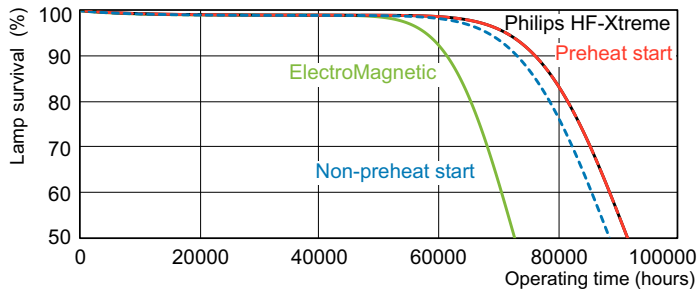

Photometric data

Spectral Power Distribution Colour - MASTER TL-D Xtreme 58W/840 SLV

Lifetime

Life Expectancy Diagram - MASTER TL-D Xtreme 58W/840 SLV

Life Expectancy Diagram - MASTER TL-D Xtreme 58W/840 SLV

MASTER TL-D Xtreme

Lifetime

Life Expectancy Diagram - MASTER TL-D Xtreme 58W/840 SLV

Lumen Maintenance Diagram - MASTER TL-D Xtreme 58W/840 SLV