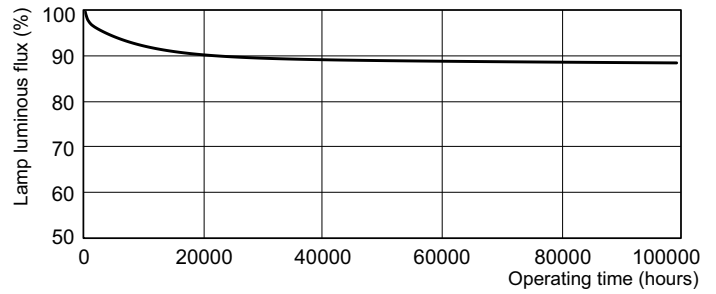

Product data

General Information		Operating and Electrical	
Cap-Base	G13 [Medium Bi-Pin Fluorescent]	Power Consumption	58.9 W
Flux measurement reference	Sphere	Lamp Current (Nom)	0.665 A
Light Technical		Controls and Dimming	
Color Code	840 [CCT of 4000K]	Dimmable	Yes
Luminous Flux	5,100 lumen	Mechanical and Housing	
Color Designation	Cool White (CW)	Bulb Shape	T8 [26 mm (T8)]
Chromaticity Coordinate X (Nom)	0.38	Approval and Application	
Chromaticity Coordinate Y (Nom)	0.38	Mercury (Hg) Content (Max)	3 mg
Correlated Color Temperature (Nom)	4000 K	Mercury (Hg) Content (Nom)	3.0 mg
Luminous Efficacy (rated) (Nom)	88 lm/W	Energy Consumption kWh/1000 h	59 kWh
Color rendering index (CRI)	82		

Photometric data

Spectral Power Distribution Colour - MASTER TL-D Xtreme 58W/840 SLV

Lifetime

Life Expectancy Diagram - MASTER TL-D Xtreme 58W/840 SLV

Life Expectancy Diagram - MASTER TL-D Xtreme 58W/840 SLV

MASTER TL-D Xtreme

Lifetime

Life Expectancy Diagram - MASTER TL-D Xtreme 58W/840 SLV

Lumen Maintenance Diagram - MASTER TL-D Xtreme 58W/840 SLV