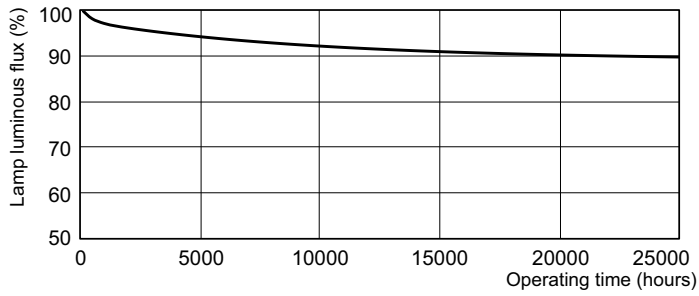

MASTER TL-D Eco

Lifetime

Lumen Maintenance Diagram - MASTER TL-D Eco 32W/840 SLV/25