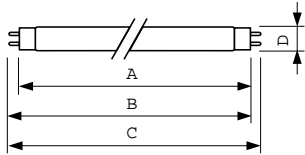

Product data

General Information		Controls and Dimming	
Cap-Base	G13 [Medium Bi-Pin Fluorescent]	Dimmable	Yes
Flux measurement reference	Sphere		
Light Technical		Mechanical and Housing	
Color Code	840 [CCT of 4000K]	Bulb Shape	T8 [26 mm (T8)]
Luminous Flux	2,650 lumen		
Color Designation	Cool White (CW)	Approval and Application	
Chromaticity Coordinate X (Nom)	0.38	Mercury (Hg) Content (Nom)	1.7 mg
Chromaticity Coordinate Y (Nom)	0.38	Energy Consumption kWh/1000 h	33 kWh
Correlated Color Temperature (Nom)	4000 K	EPREL Registration Number	423,388
Luminous Efficacy (rated) (Nom)	82 lm/W		
Color rendering index (CRI)	82	Product Data	
		Full product code	871150026462640
Operating and Electrical		Order product name	MASTER TL-D Eco 32W/840 SLV/25
Power Consumption	32.4 W	Order code	927921184023
Lamp Current (Nom)	0.448 A	Numerator - Quantity Per Pack	1
		Numerator - Packs per outer box	25
		Material number (12NC)	927921184023

MASTER TL-D Eco

Full product name	MASTER TL-D Eco 32W/840 SLV/25
EAN/UPC - Case	8711500264633

Dimensional drawing

Product	D (max)	A (max)	B (max)	B (min)	C (max)
MASTER TL-D Eco 32W/840 SLV/25	28 mm	1,199.4 mm	1,206.5 mm	1,204.1 mm	1,213.6 mm