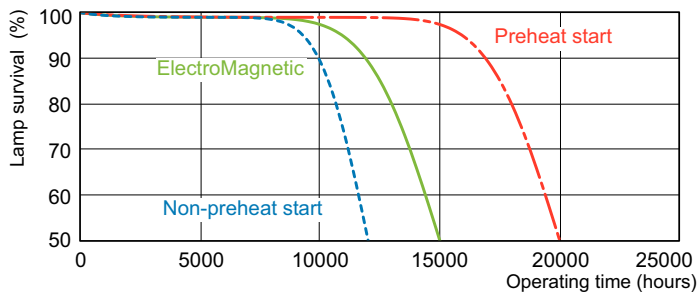

Product data

General Information		Controls and Dimming	
Cap-Base	G13 [Medium Bi-Pin Fluorescent]	Dimmable	Yes
Flux measurement reference	Sphere		
Light Technical		Mechanical and Housing	
Color Code	840 [CCT of 4000K]	Bulb Shape	T8 [26 mm (T8)]
Luminous Flux	2,650 lumen		
Color Designation	Cool White (CW)	Approval and Application	
Chromaticity Coordinate X (Nom)	0.38	Mercury (Hg) Content (Nom)	1.7 mg
Chromaticity Coordinate Y (Nom)	0.38	Energy Consumption kWh/1000 h	33 kWh
Correlated Color Temperature (Nom)	4000 K	EPREL Registration Number	423,388
Luminous Efficacy (rated) (Nom)	82 lm/W		
Color rendering index (CRI)	82	Product Data	
		Full product code	871150026462640
Operating and Electrical		Order product name	MASTER TL-D Eco 32W/840 SLV/25
Power Consumption	32.4 W	Order code	927921184023
Lamp Current (Nom)	0.448 A	Numerator - Quantity Per Pack	1
		Numerator - Packs per outer box	25
		Material number (12NC)	927921184023

MASTER TL-D Eco

Full product name	MASTER TL-D Eco 32W/840 SLV/25
EAN/UPC - Case	8711500264633

Dimensional drawing

Product	D (max)	A (max)	B (max)	B (min)	C (max)
MASTER TL-D Eco 32W/840 SLV/25	28 mm	1,199.4 mm	1,206.5 mm	1,204.1 mm	1,213.6 mm

Photometric data

Spectral Power Distribution Colour - MASTER TL-D Eco 32W/840 SLV/25

Lifetime

Life Expectancy Diagram - MASTER TL-D Eco 32W/840 SLV/25

Life Expectancy Diagram - MASTER TL-D Eco 32W/840 SLV/25