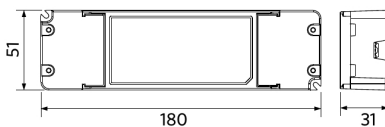

LEDPanelRc-S5
Driver Dim