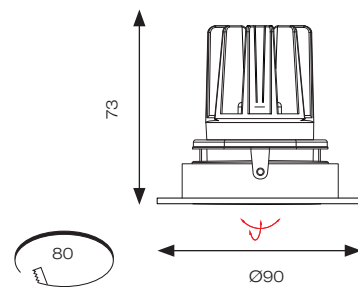

Powered by CASAMBI

INPUT	HERTZ	TEMP	LIFETIME (HRS)	CRI	BEAM ANGLE	CLASS	IP
230V	50/60Hz	-20°C to 25°C	L70 50,000	Ra 90	55°	2	IP20

CODE	DESCRIPTION	WATTAGE	CCT	LUMENS	LM/W	SDCM	UGR	TRADE
AULED80GIM	Cool White	15W	4000K	1242lm	80lm	3	18	£59.50
AULED80GIM/WW	Warm White	15W	3000K	1080lm	72lm	5	20	£59.50