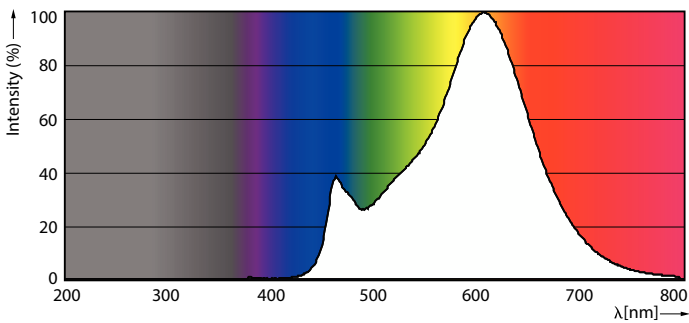

### Product data

General Information	
Cap-Base	E14 [E14]
Nominal lifetime	15,000 hour(s)
Switching Cycle	20,000
Lighting Technology	LED
Flux measurement reference	Sphere

Light Technical	
Color Code	827 [CCT of 2700K]
Luminous Flux	470 lumen
Color Designation	Warm White (WW)
Correlated Color Temperature (Nom)	2700 K
Luminous Efficacy (rated) (Nom)	109.00 lm/W
Color Consistency	<6
Color rendering index (CRI)	80
LLMF At End Of Nominal Lifetime (Nom)	70 %

## Photometric data