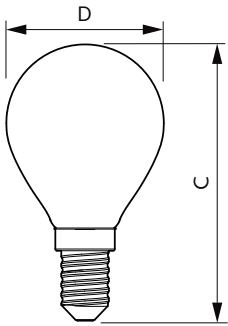

## Dimensional drawing

Product	D	C
CorePro LEDLusterND4.3-40W E14 827P45CLG	45 mm	82 mm