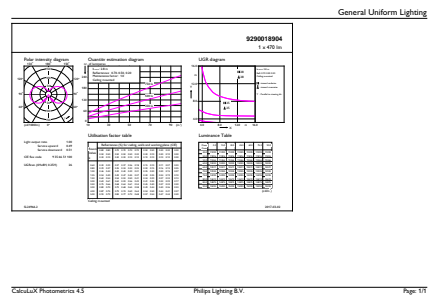

CorePro GLASS LED candles and lusters

Mechanical and Housing

Bulb Finish	Clear
Bulb Shape	P45 [P 45mm]

Approval and Application

Energy Consumption kWh/1000 h	5 kWh
EPREL Registration Number	387,409
CE mark	Yes
EU RoHS compliant	Yes

Product Data

Full product code	871951434730400

Order product name	CorePro LEDLusterND4.3-40W E14 827P45CLG
Order code	929001890492
Numerator - Quantity Per Pack	1
Numerator - Packs per outer box	10
Material number (12NC)	929001890492
Full product name	CorePro LEDLusterND4.3-40W E14 827P45CLG
EAN/UPC - Case	8719514347311

Dimensional drawing

Product	D	C
CorePro LEDLusterND4.3-40W E14 827P45CLG	45 mm	82 mm

Photometric data

Spectral Power Distribution Colour