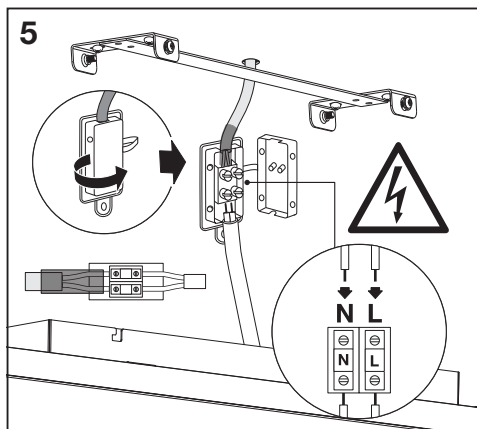

mm

	L	W	H
400X100 16W	400	100	65
600X100 28W	600	100	65
800X100 27W	800	100	65
1200X100 35W TW	1200	100	63
1200X100 35W RGBTW	1200	100	64
600X300 28W	600	300	62
1200X300 40W	1200	300	62

1

ON  
OFF

2

3

4

	EAN	This product contains a light source of energy efficiency class	Contained Light Source
SMART WIFI PLANON FRAMELESS 40X10TW	4058075484634	F	
SMART WIFI PLANON FRAMELESS 60X10TW	4058075484610	E	
SMART WIFI PLANON FRAMELESS 80X10TW	4058075484597	E	
SMART WIFI PLANON FRAMELESS120X10TW	4058075484535	E	
SMART WIFIPLANON FRAMELES120X10RGBTW	4058075484573	E	
SMART WIFI PLANON FRAMELESS 60X30TW	4058075484412	E	
SMART WIFI PLANON FRAMELESS120X30TW	4058075484498	E	
SMART WIFIPLANON FRAMELES120X30RGBTW	4058075484511	E	