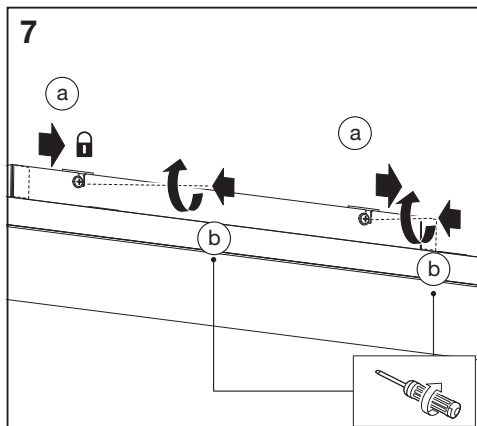

mm

	L	W	H
400X100 16W	400	100	65
600X100 28W	600	100	65
800X100 27W	800	100	65
1200X100 35W TW	1200	100	63
1200X100 35W RGBTW	1200	100	64
600X300 28W	600	300	62
1200X300 40W	1200	300	62

1

ON  
OFF

2

3

4

	EAN	This product contains a light source of energy efficiency class	Contained Light Source
SMART WIFI PLANON FRAMELESS 40X10TW	4058075484634	F	
SMART WIFI PLANON FRAMELESS 60X10TW	4058075484610	E	
SMART WIFI PLANON FRAMELESS 80X10TW	4058075484597	E	
SMART WIFI PLANON FRAMELESS120X10TW	4058075484535	E	
SMART WIFIPLANON FRAMELES120X10RGBTW	4058075484573	E	
SMART WIFI PLANON FRAMELESS 60X30TW	4058075484412	E	
SMART WIFI PLANON FRAMELESS120X30TW	4058075484498	E	
SMART WIFIPLANON FRAMELES120X30RGBTW	4058075484511	E	