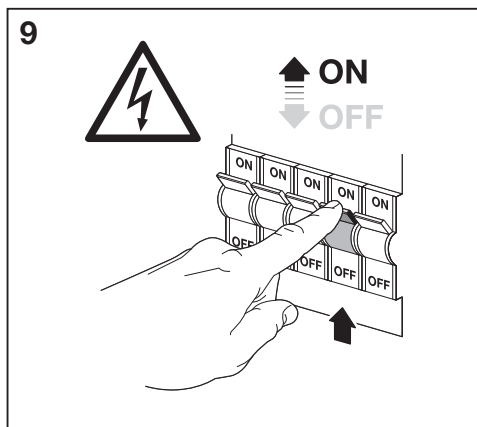

mm

	L	W	H
400X100 16W	400	100	65
600X100 28W	600	100	65
800X100 27W	800	100	65
1200X100 35W TW	1200	100	63
1200X100 35W RGBTW	1200	100	64
600X300 28W	600	300	62
1200X300 40W	1200	300	62

1

ON  
OFF

2

3

4

	EAN	This product contains a light source of energy efficiency class	Contained Light Source
SMART WIFI PLANON FRAMELESS 40X10TW	4058075484634	F	
SMART WIFI PLANON FRAMELESS 60X10TW	4058075484610	E	
SMART WIFI PLANON FRAMELESS 80X10TW	4058075484597	E	
SMART WIFI PLANON FRAMELESS120X10TW	4058075484535	E	
SMART WIFIPLANON FRAMELES120X10RGBTW	4058075484573	E	
SMART WIFI PLANON FRAMELESS 60X30TW	4058075484412	E	
SMART WIFI PLANON FRAMELESS120X30TW	4058075484498	E	
SMART WIFIPLANON FRAMELES120X30RGBTW	4058075484511	E	