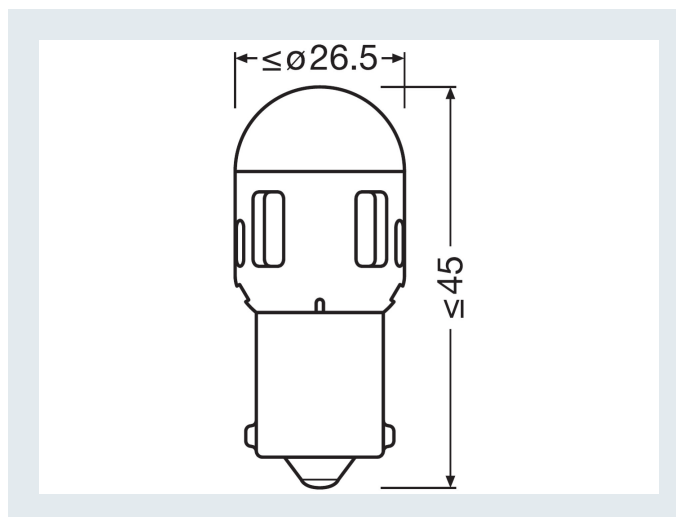

Packaging Information

Packaging description NEOLUX	EAN	Packaging type	Amount of article
NP2160CW-02B	4052899477438	Blister	2

Legal advice

These products do not have ECE approval. This means they must not be used on public roads in any exterior application. Use on public roads leads to cancellation of operating license and loss of insurance coverage. Several countries do not allow sale and use of these products. Please contact your local distributor for information on the availability in your country.

NEOLUX®
GERMAN TECHNOLOGY

NEOLUX Automotive Lighting
OSRAM GmbH

Marcel-Breuer-Str 6
80807 Munich, Germany

Phone +49 89 6213-0
Fax +49 89 6213-2020

www.neolux-lighting.com