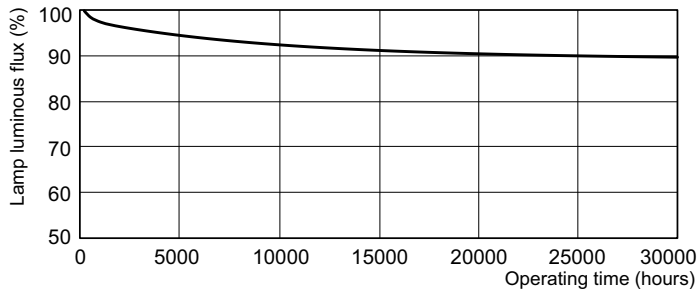

MASTER TL5 High Output

Lifetime

Lumen Maintenance Diagram - MASTER TL5 HO 80W/830 SLV/40