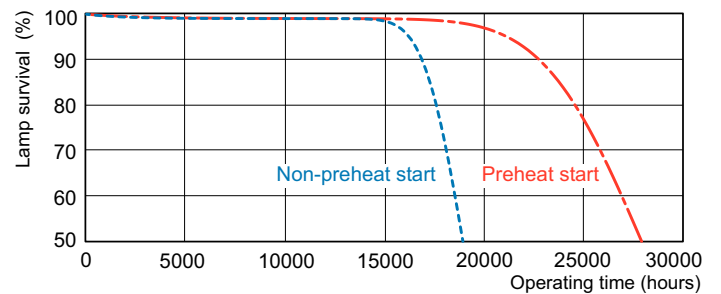

Life Expectancy Diagram - MASTER TL5 HO 80W/830 SLV/40

Life Expectancy Diagram - MASTER TL5 HO 80W/830 SLV/40