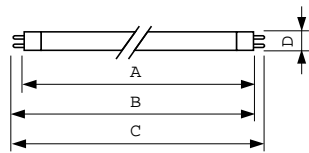

### Product data

General Information		Operating and Electrical	
Cap-Base	G5 [G5]	Power Consumption	79.8 W
Features	na [Not Applicable]	Lamp Current (Nom)	0.530 A
Flux measurement reference	Sphere		
Light Technical		Controls and Dimming	
Color Code	830 [CCT of 3000K]	Dimmable	Yes
Luminous Flux	6,550 lumen		
Color Designation	Warm White (WW)	Mechanical and Housing	
Chromaticity Coordinate X (Nom)	0.44	Bulb Shape	T5 [16 mm (T5)]
Chromaticity Coordinate Y (Nom)	0.403		
Correlated Color Temperature (Nom)	3000 K	Approval and Application	
Luminous Efficacy (rated) (Nom)	82 lm/W	Mercury (Hg) Content (Nom)	1.2 mg
Color rendering index (CRI)	81	Energy Consumption kWh/1000 h	80 kWh
		EPREL Registration Number	423,569

## Dimensional drawing

Product	D (max)	A (max)	B (max)	B (min)	C (max)
MASTER TL5 HO 80W/830 SLV/40	17 mm	1,449.0 mm	1,456.1 mm	1,453.7 mm	1,463.2 mm