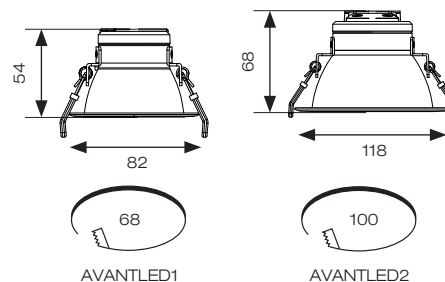

# Vantage CCT SMD Downlight

- CCT selectable LED performance downlight suitable for commercial and education applications
- Deep cut-off angle for glare control and comfort
- One product provides 3000K,4000K and 6500K colour temperature options
- Downlight design allows installation into existing hole cut-outs from 68mm to 100mm
- Powered by Tridonic