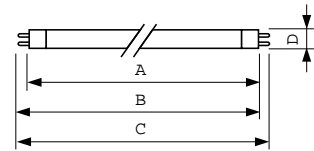

Operating and Electrical	
Power Consumption	54.6 W
Lamp Current (Nom)	0.455 A

Controls and Dimming	
Dimmable	Yes

Mechanical and Housing	
Bulb Shape	T5 [16 mm (T5)]

Approval and Application	
Mercury (Hg) Content (Nom)	1.2 mg
Energy Consumption kWh/1000 h	55 kWh
EPREL Registration Number	423.485

Material number (12NC)	927993096524
Full product name	MASTER TL5 HO 90 De Luxe 54W/965 1SL20
EAN/UPC - Case	8727900895285

Dimensional drawing

Product	D (max)	A (max)	B (max)	B (min)	C (max)
MASTER TL5 HO 90 De Luxe 54W/965 1SL20	17 mm	1,149.0 mm	1,156.1 mm	1,153.7 mm	1,163.2 mm