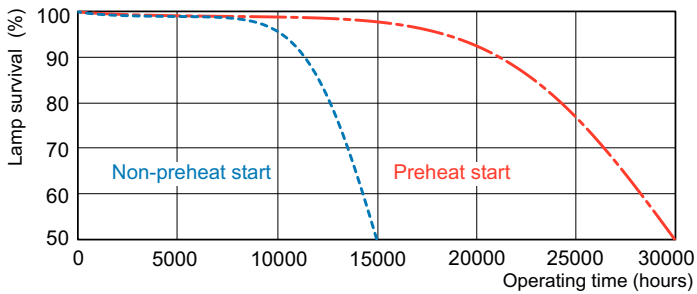

Lifetime

Life Expectancy Diagram - MASTER TL5 HO 90 De Luxe 54W/965 1SL20