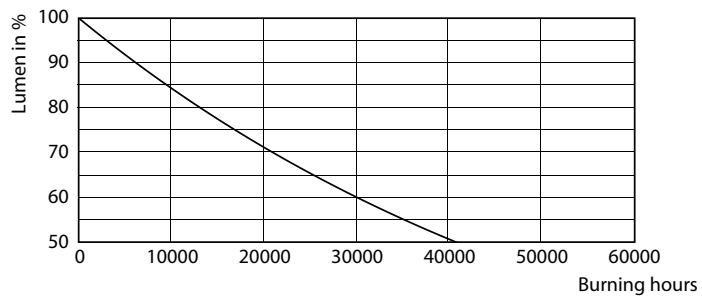

LEDtube Ecofit T8

Okres eksploatacji

LEDtube 20K-LMP