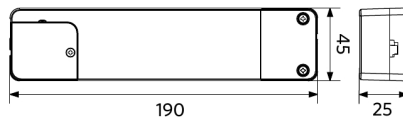

## Maatschets (mm)

LEDPanelS-P6 Sq595

LEDPanelS-P6  
Driver On/Off

LEDPanelS-P6  
Driver Dim

LEDPanelS-P6  
Driver Tunable White