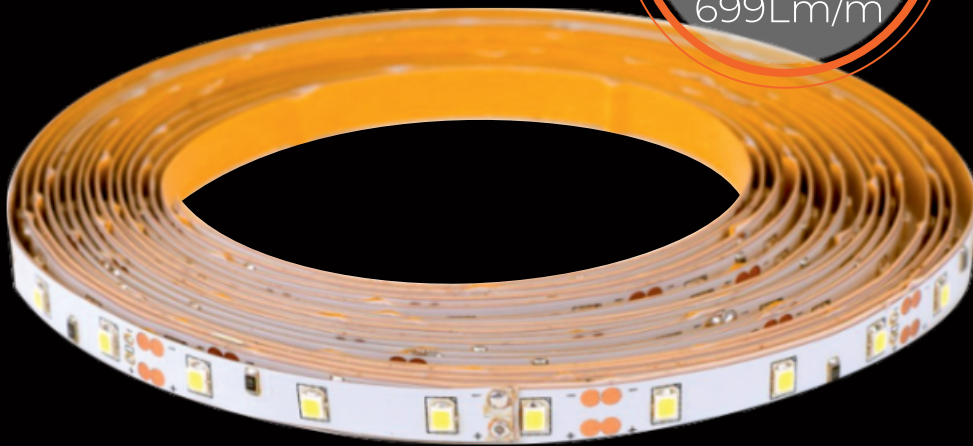

THORGEON

LIGHTING

LED STRIP

16008

Manufactured in PRC

thorgeon

www.thorgeon.com
SIA "ATTA-1", Daugavgrivas street 77,
Riga, Latvia, LV-1007

4751029897855
Developed in Latvia