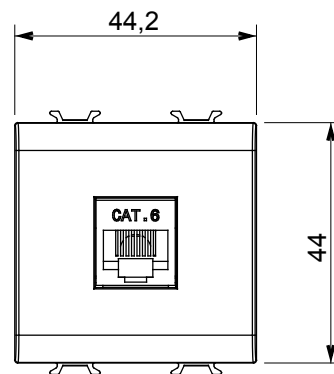

Product Data Sheet

GW12437

CHORUSMART - Domestic range

Wide range of control devices, sockets for power supply (conforming to national and international standards) signal pick-up, climate control, comfort management, technical alarm signalling and emergency lighting management. The ChoruSmart modular devices are available in five colours, glossy white, satin white, natural beige, satin black and lacquered titanium and in various sizes from 1/2, 1, 2 and 3 modules. Thanks to the mounting supports for rectangular, square and round boxes, endless combinations can be created with the ChoruSmart range of plates.

Category	Data socket	Description	RJ45
Colour	Satin black	Use category	6
Cables	FTP	Connection	Toolless
Number pairs	4	Standard	EN 60603-7-5
No. modules	2	Electrocod	3722
Material	Technopolymer		

DIMENSIONAL