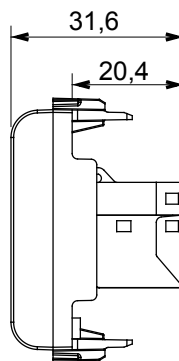

Product Data Sheet

GW12437

CHORUSMART - Domestic range

Wide range of control devices, sockets for power supply (conforming to national and international standards) signal pick-up, climate control, comfort management, technical alarm signalling and emergency lighting management. The ChoruSmart modular devices are available in five colours, glossy white, satin white, natural beige, satin black and lacquered titanium and in various sizes from 1/2, 1, 2 and 3 modules. Thanks to the mounting supports for rectangular, square and round boxes, endless combinations can be created with the ChoruSmart range of plates.

Category	Data socket	Description	RJ45
Colour	Satin black	Use category	6
Cables	FTP	Connection	Toolless
Number pairs	4	Standard	EN 60603-7-5
No. modules	2	Electrocod	3722
Material	Technopolymer		

DIMENSIONAL