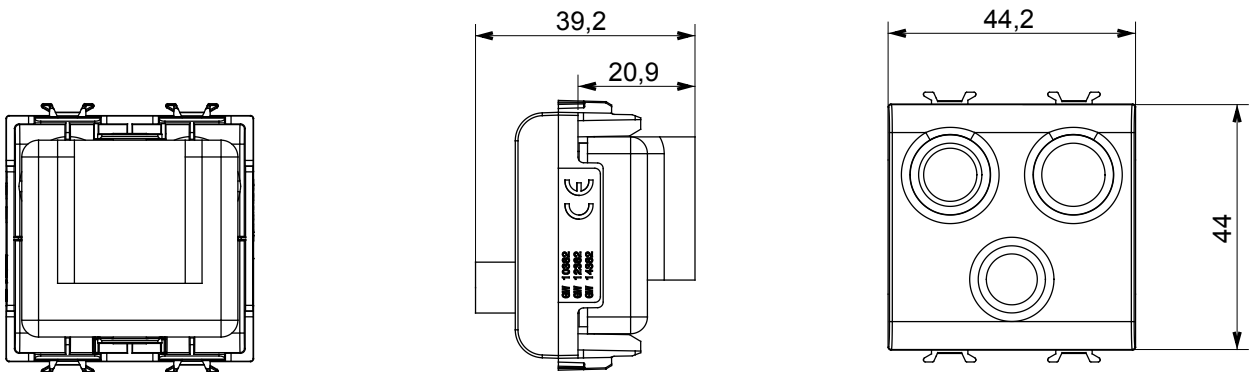

Product Data Sheet

GW12382

CHORUSMART - Domestic range

Wide range of control devices, sockets for power supply (conforming to national and international standards) signal pick-up, climate control, comfort management, technical alarm signalling and emergency lighting management. The ChoruSmart modular devices are available in five colours, glossy white, satin white, natural beige, satin black and lacquered titanium and in various sizes from 1/2, 1, 2 and 3 modules. Thanks to the mounting supports for rectangular, square and round boxes, endless combinations can be created with the ChoruSmart range of plates.

Category	TV/FM/SAT socket-outlet	Description	Direct
Colour	Satin black	Attenuation	0 dB
Connectors	TV-FM-SAT	Standard	EN 60728-4; IEC 61169-2; IEC 61169-24
No. modules	2	Cable fixing	With screw
Case	Pressure casting zamak metal body	Electrocod	0131
Material	Technopolymer		

DIMENSIONAL

STANDARDS/APPROVALS