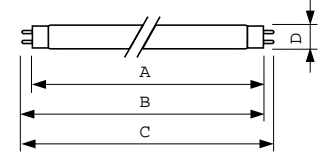

### Product data

General Information		Lamp Current (Nom)	
Cap-Base	G13 [Medium Bi-Pin Fluorescent]		0.440 A
Flux measurement reference	Sphere	Controls and Dimming	
Light Technical		Dimmable	Yes
Color Code	827 [CCT of 2700K]	Mechanical and Housing	
Luminous Flux	3,350 lumen	Bulb Shape	T8 [26 mm (T8)]
Color Designation	Incandescent White	Approval and Application	
Chromaticity Coordinate X (Nom)	0.463	Mercury (Hg) Content (Nom)	1.7 mg
Chromaticity Coordinate Y (Nom)	0.42	Energy Consumption kWh/1000 h	37 kWh
Correlated Color Temperature (Nom)	2700 K	EPREL Registration Number	423,377
Luminous Efficacy (rated) (Nom)	93 lm/W	Product Data	
Color rendering index (CRI)	82	Full product code	871150063192340
Operating and Electrical		Order product name	MASTER TL-D Super 80 36W/827 1SL/25
Power Consumption	36.8 W	Order code	927921082723

## Dimensional drawing

Product	D (max)	A (max)	B (max)	B (min)	C (max)
MASTER TL-D Super 80 36W/827 1SL/25	28 mm	1,199.4 mm	1,206.5 mm	1,204.1 mm	1,213.6 mm