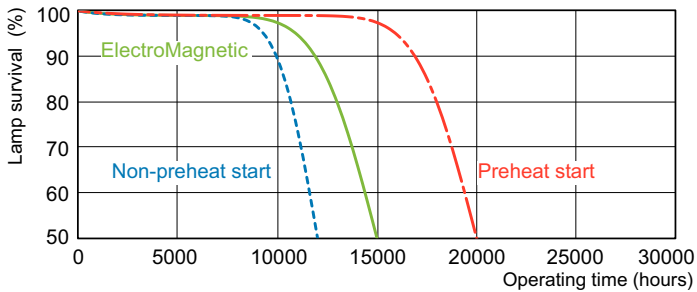

Lifetime

Life Expectancy Diagram - MASTER TL-D Super 80 36W/827 1SL/25