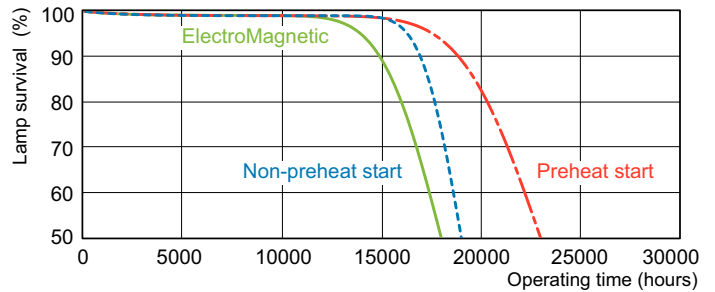

Life Expectancy Diagram - MASTER TL-D Super 80 36W/827 1SL/25