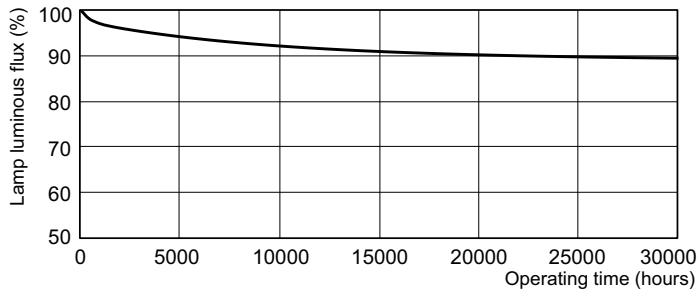

MASTER TL-D Super 80

Lifetime

Lumen Maintenance Diagram - MASTER TL-D Super 80 36W/827 1SL/25