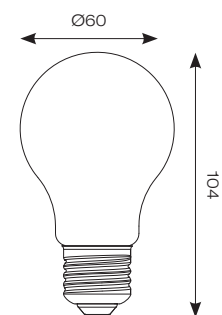

OCTO A60 Tunable White Frosted Smart Lamp Connected by WiZ

- Tunable White A60 smart lamp suitable for residential and small-scale commercial applications
- Bluetooth and WiFi enabled smart lamp; connects directly to your existing WiFi
- Commissioned via WiZ App
- Voice activated compatibility; offers hands-free controls
- A60 is comparable with 60W incandescent lamp
- Fully dimmable from 10% to 100%
- Tunable white between 2700K - 6500K
- Group, scene, holiday and timer settings achieved via WiZ App
- Suitable for indoor applications in dry rooms, professional use in public buildings and outdoor use in specially shielded luminaires

OCTO
Embedded

Connected by

WiZ

INPUT	HERTZ	TEMP	LIFETIME (HRS)	CRI	IP
220/240V	50/60Hz	-20°C to 45°C	15,000	Ra 90	IP20

CODE	DESCRIPTION	WATTAGE	CCT	LUMENS	TRADE
A0CT0W/A60/TW/FR/E27	A60 - Tunable White - E27	7W	2700K-6500K	806lm	£31.70