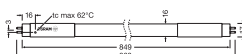

### Dimensions & Weight

Overall length	849.00 mm
----------------	-----------

Diameter	17.00 mm
Maximum diameter	17 mm
Product weight	121.00 g